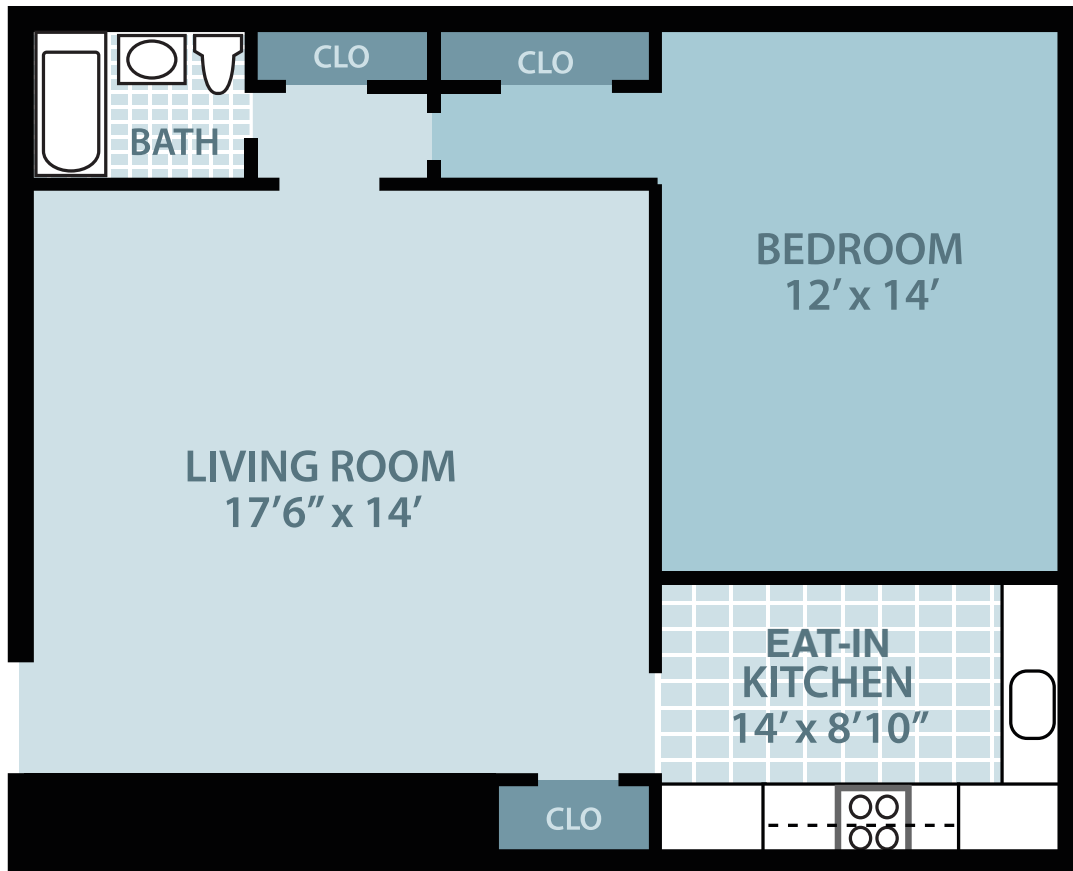

GEORGETOWN apartments

630 SF
1 BEDROOM • 1 BATHROOM