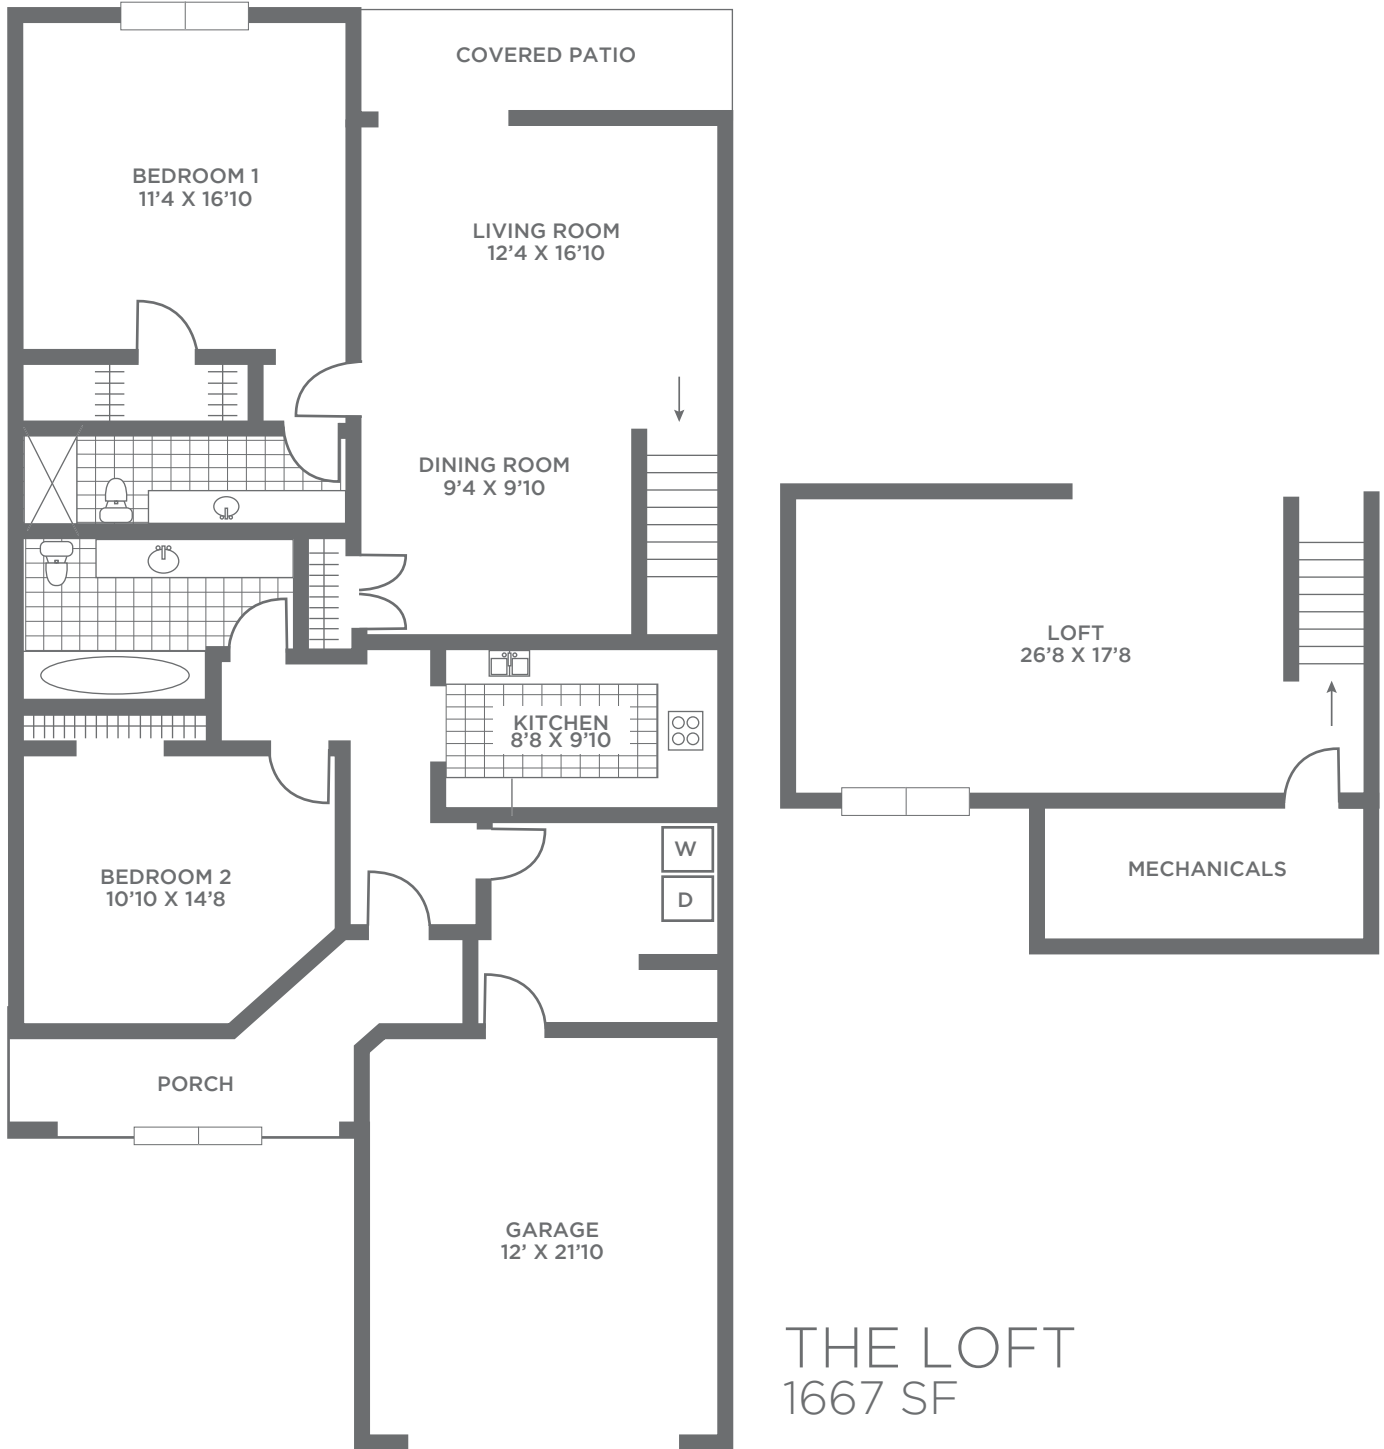

27 Santa Cruz, Tuckerton, NJ 08087

BARTLETT  
LANDING

THE LOFT  
1667 SF