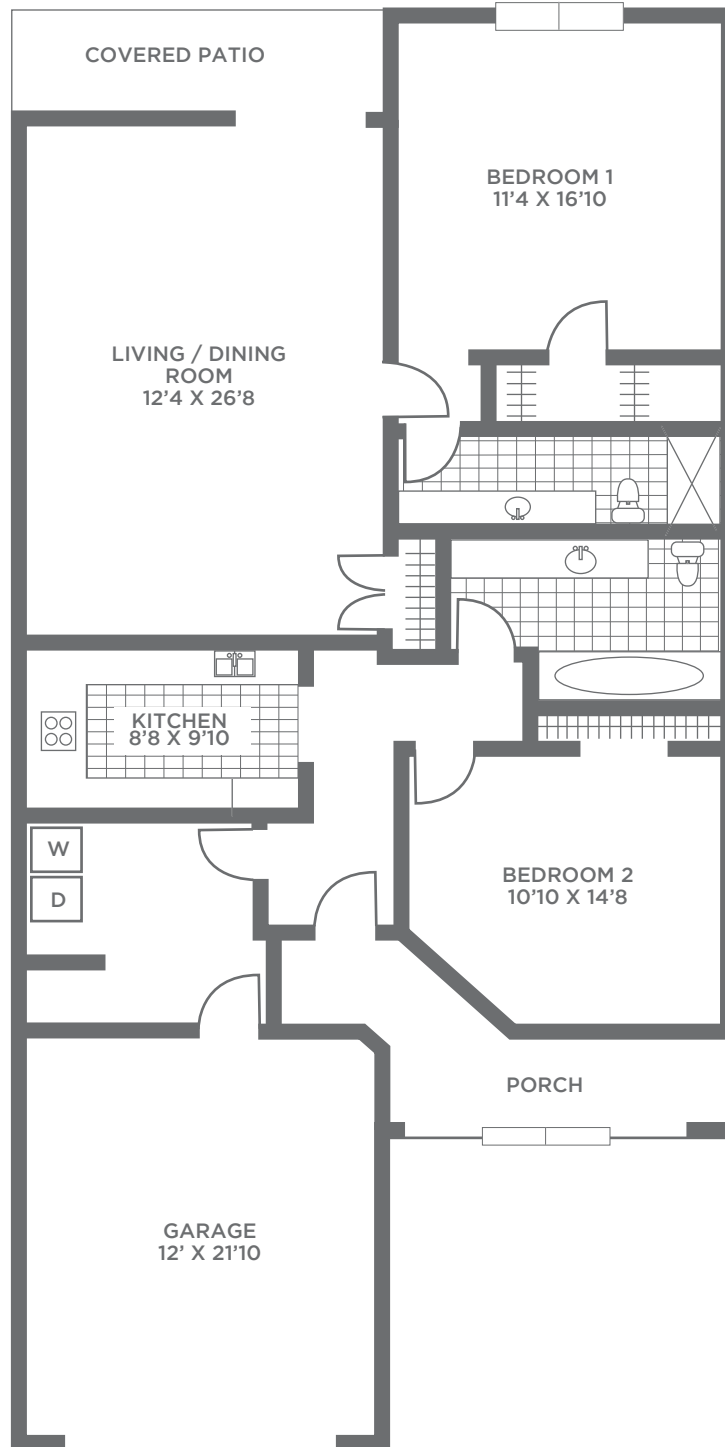

27 Santa Cruz, Tuckerton, NJ 08087

THE RANCH
1207 SF