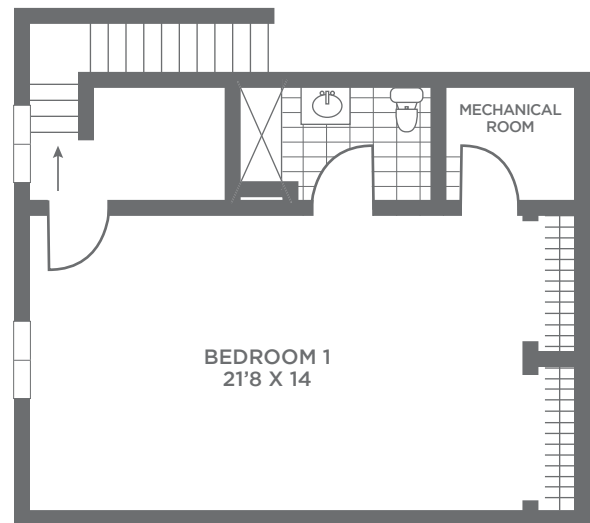

27 Santa Cruz, Tuckerton, NJ 08087

BARTLETT
LANDING

THE TOWNHOUSE
1749 SF