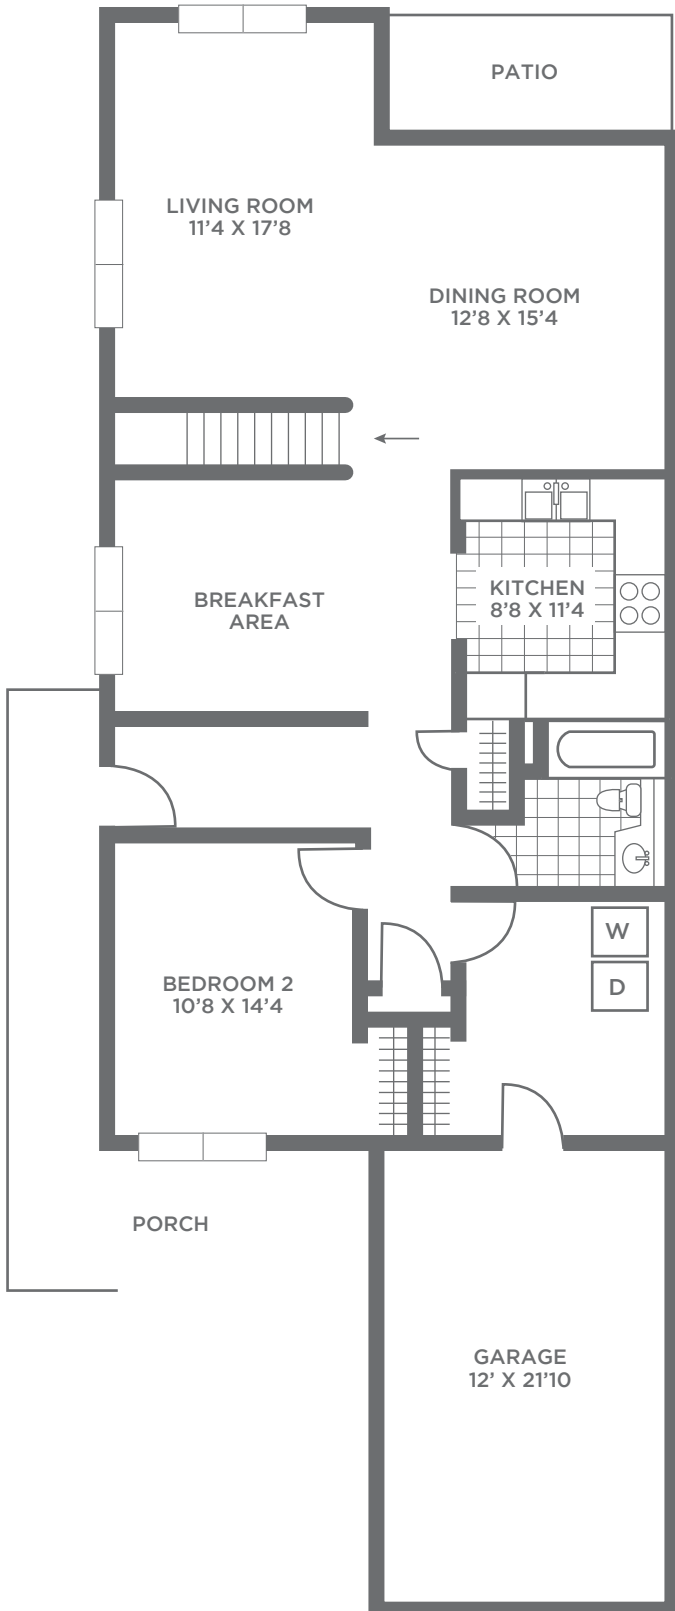

27 Santa Cruz, Tuckerton, NJ 08087

BARTLETT
LANDING

THE TOWNHOUSE
1749 SF