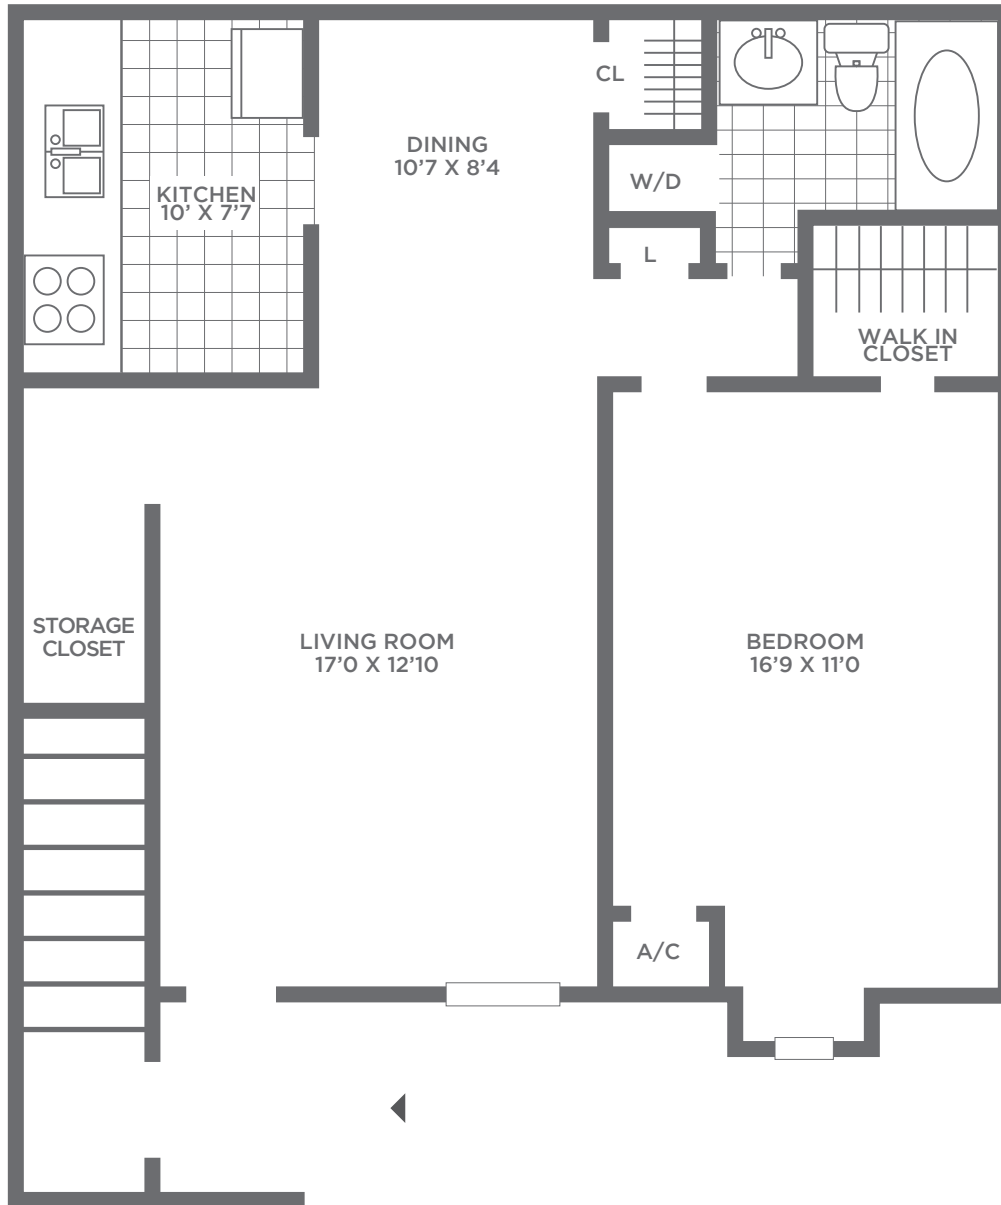

MIDDLETOWN
TRACE

1 BEDROOM
807 SF