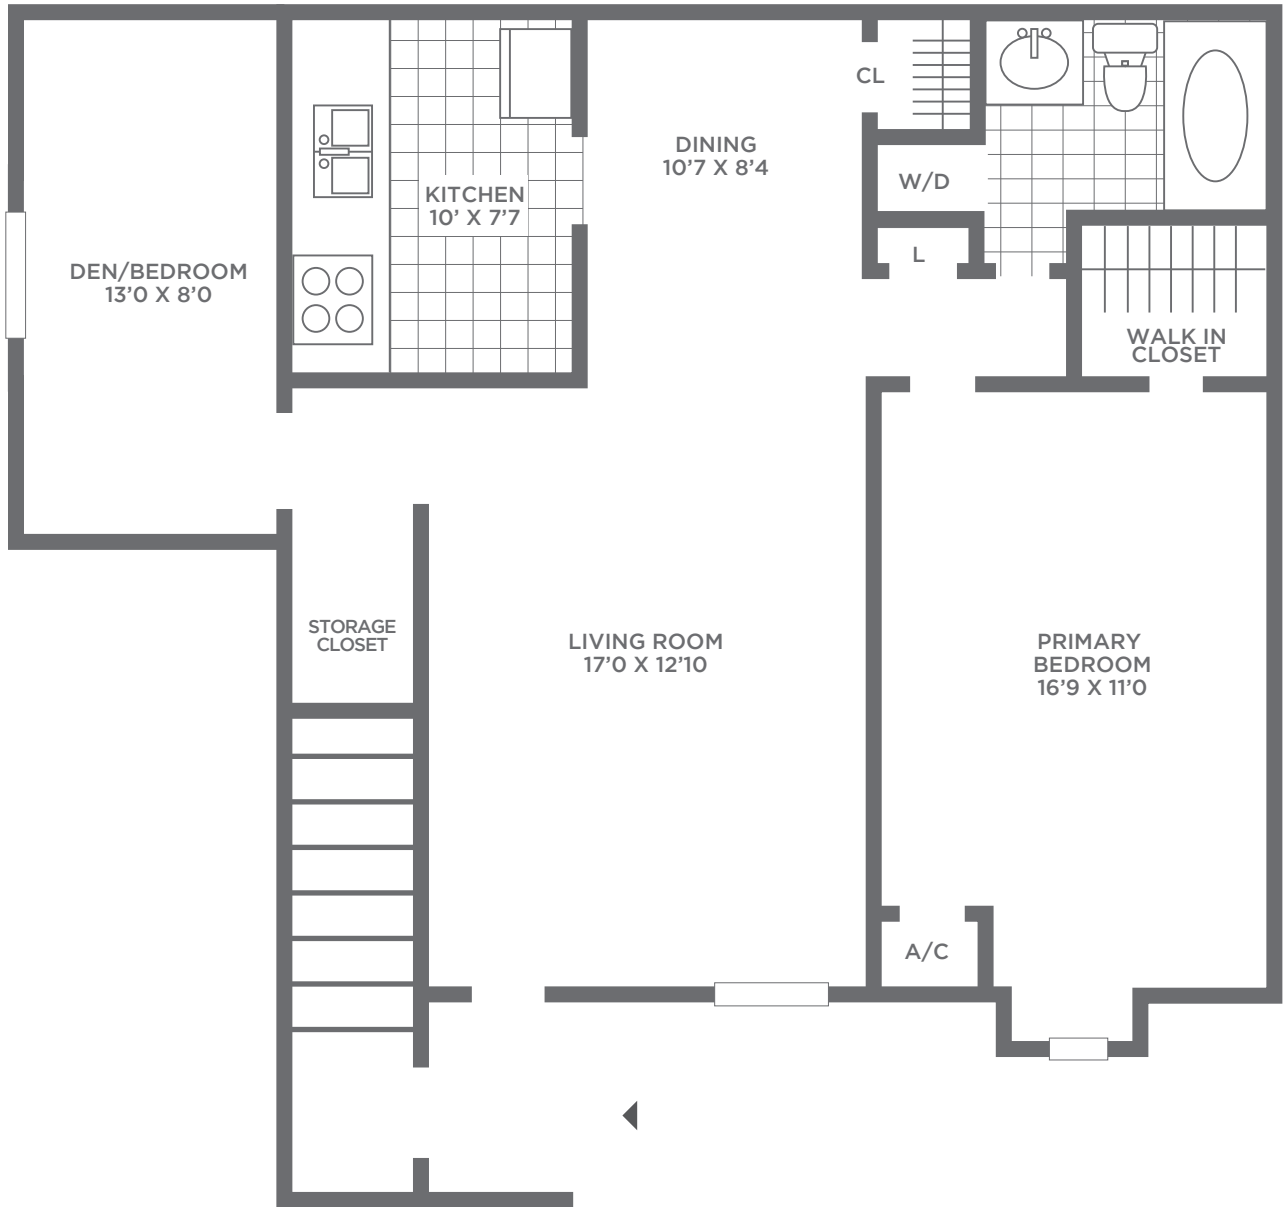

MIDDLETOWN
TRACE

1 BEDROOM + DEN/BEDROOM
1 BATHROOM
935 SF