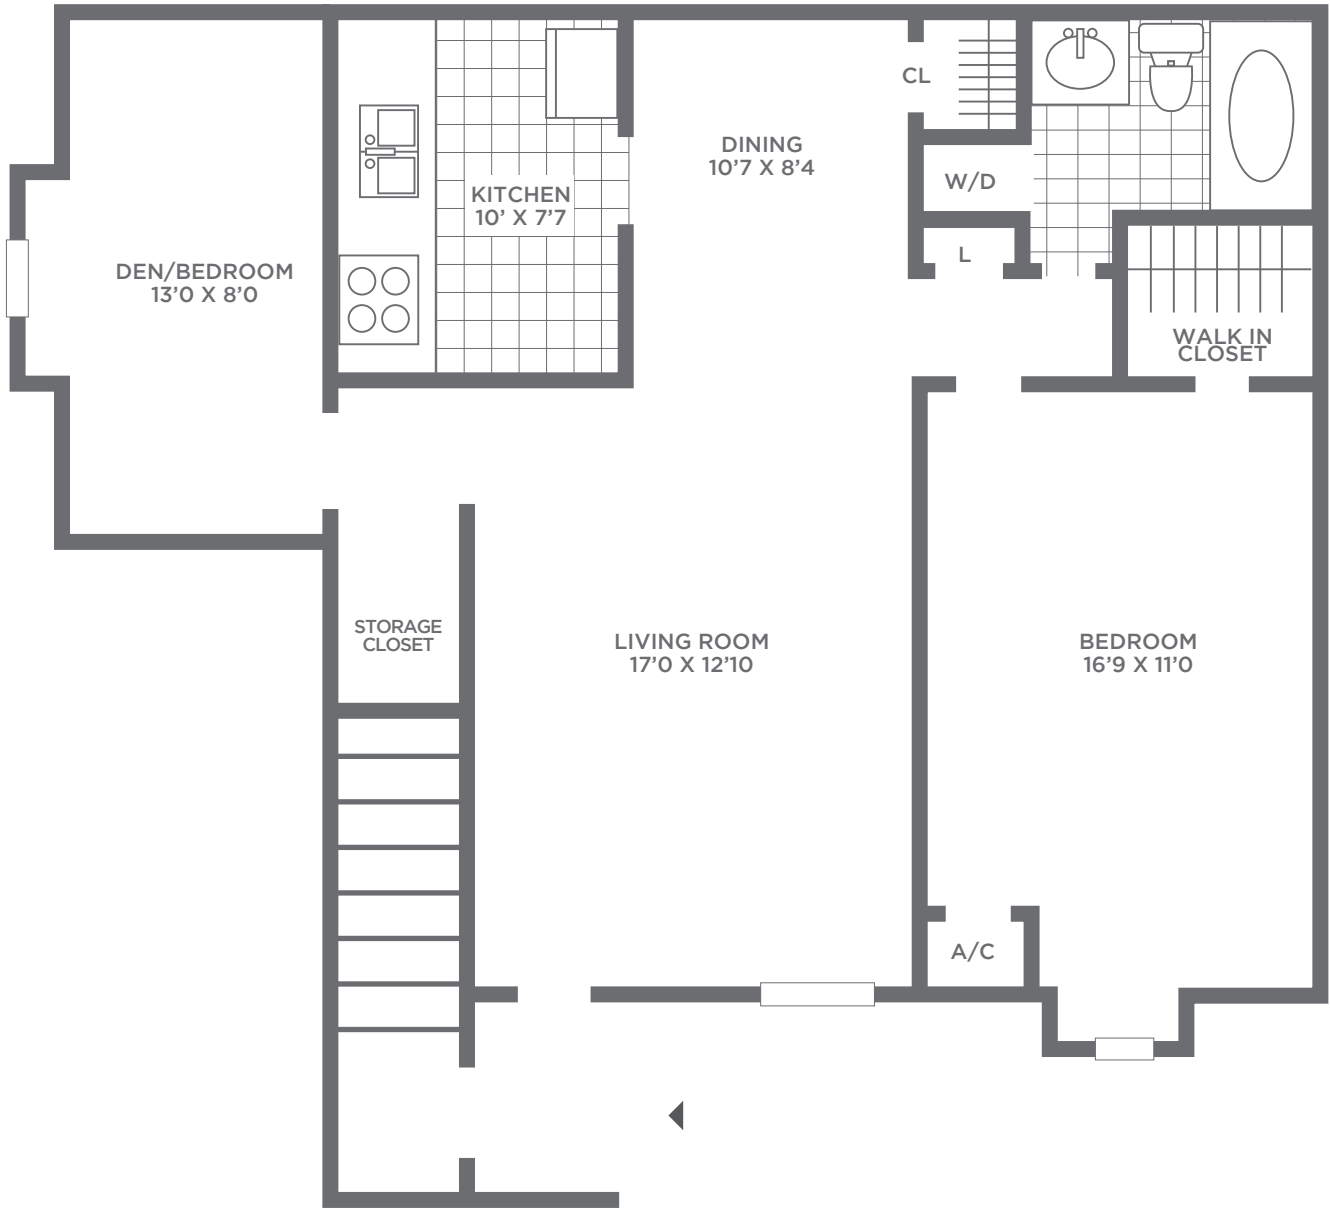

MIDDLETOWN
TRACE

2 BEDROOM JUNIOR
935 SF