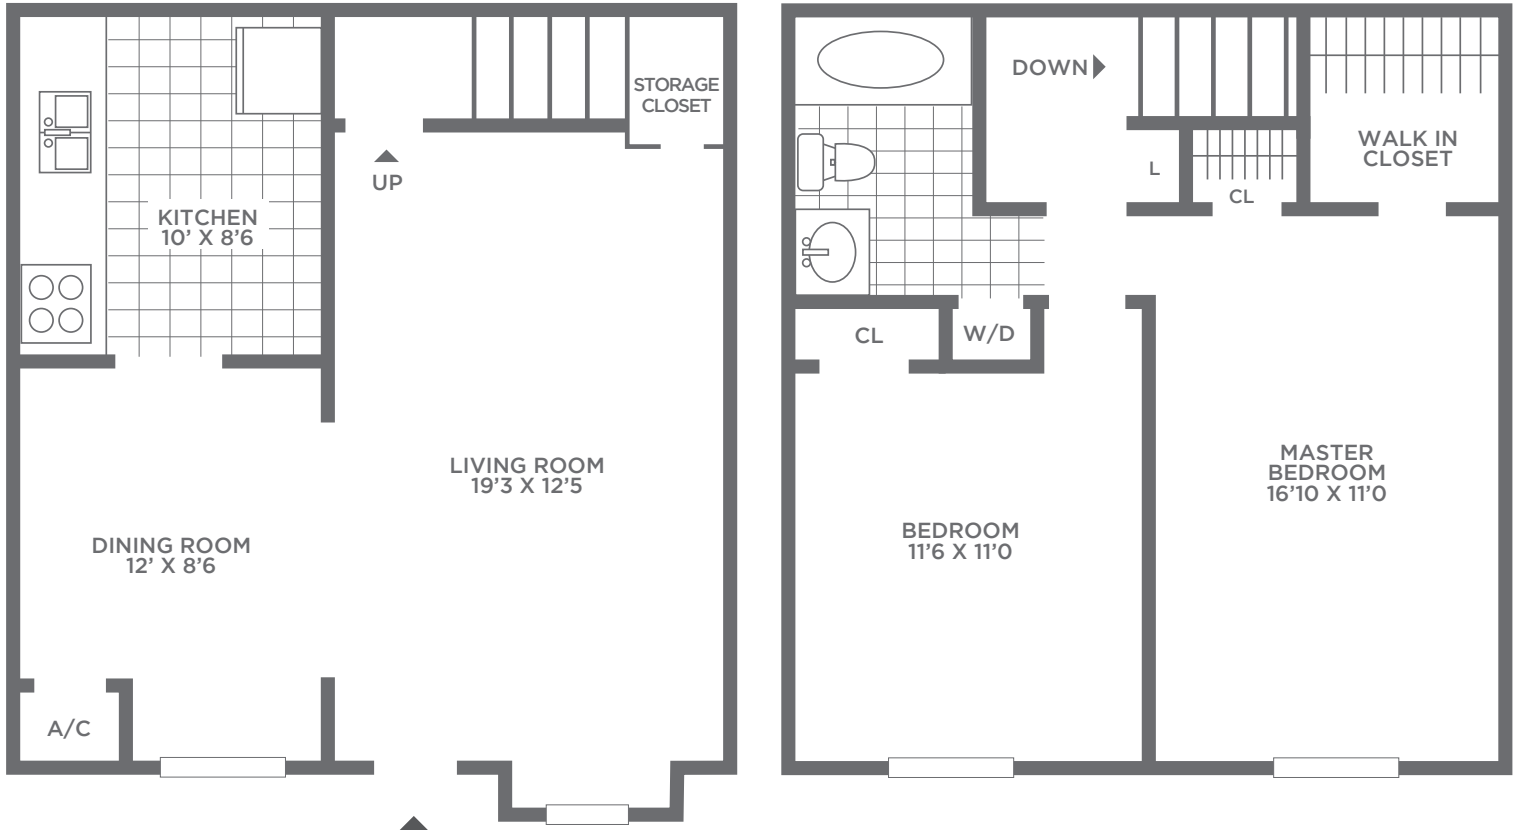

MIDDLETOWN
TRACE

2 BEDROOM TOWNHOME
1,034 SF