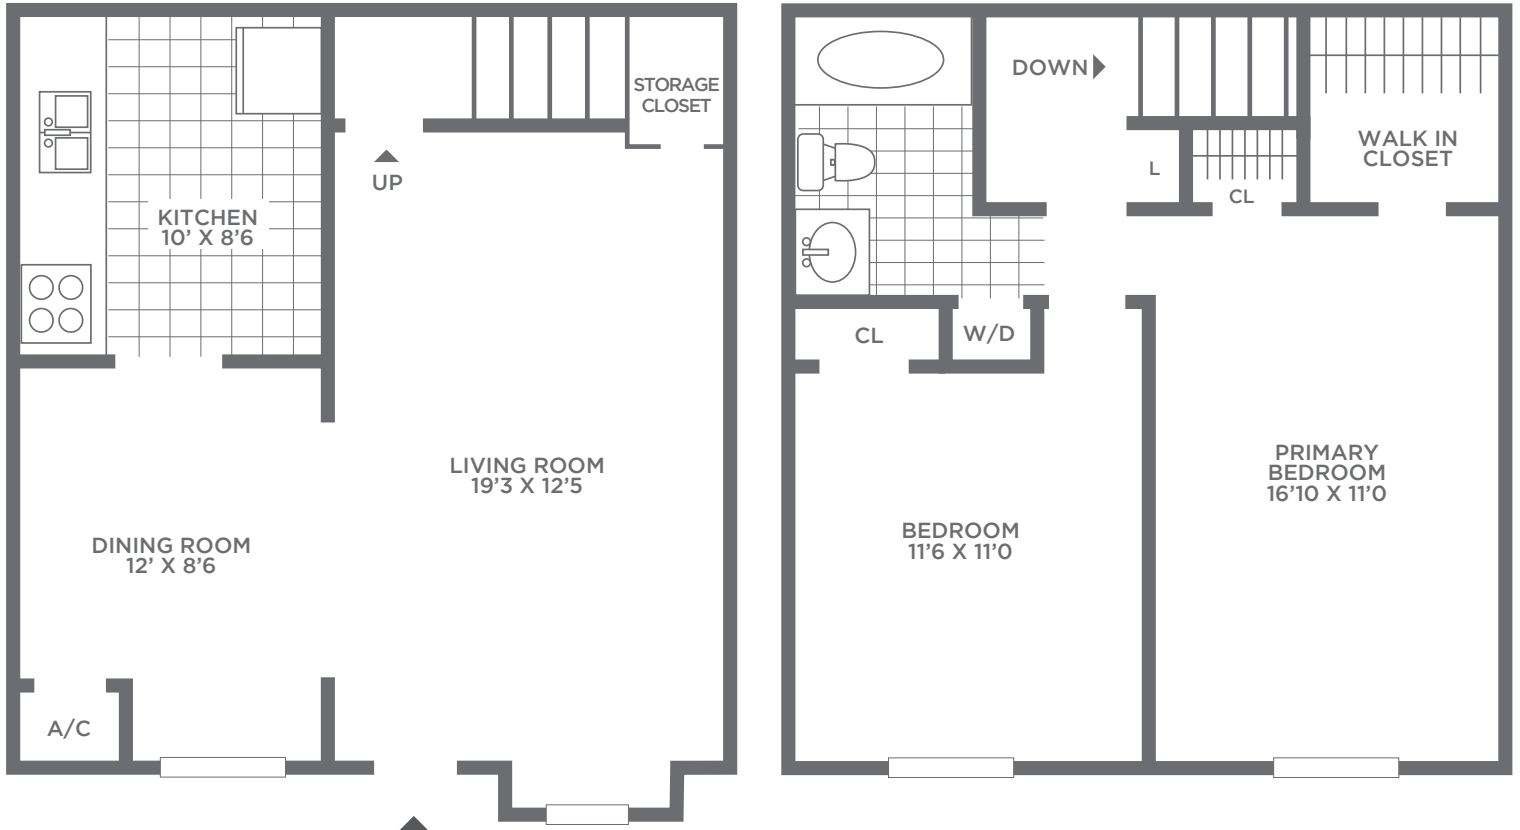

MIDDLETOWN
TRACE

2 BEDROOM TOWNHOME
1,034 SF