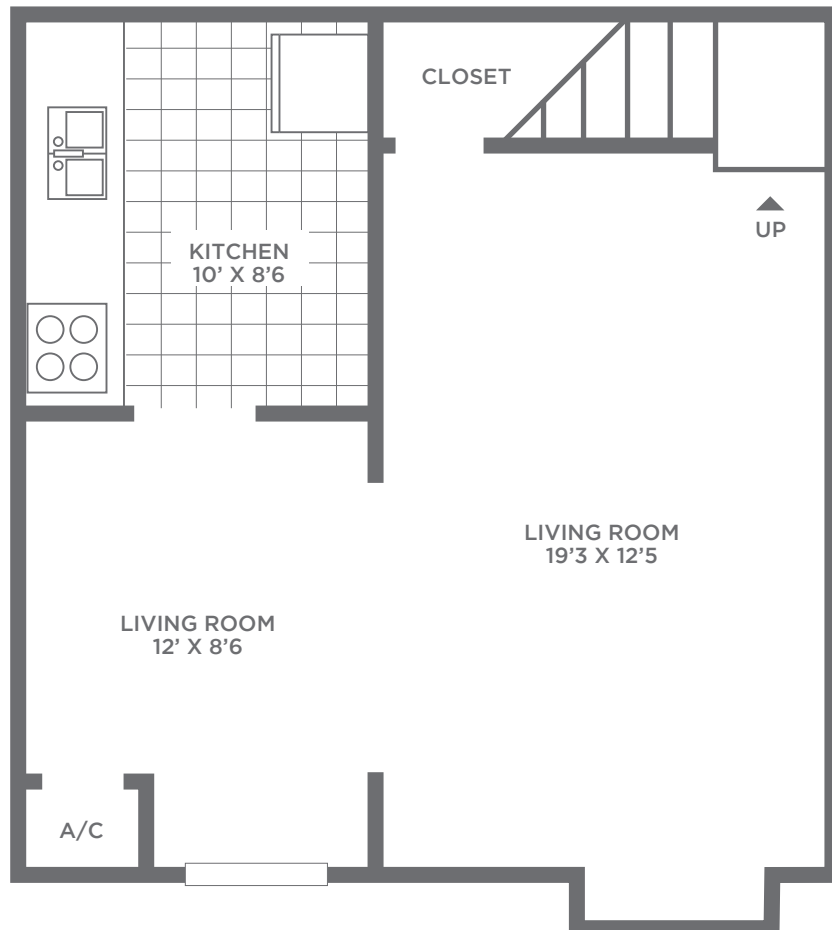

M
**MIDDLETOWN
TRACE**

800 Trenton Road
Langhorne, PA 19047

2 BEDROOM
TOWNHOME