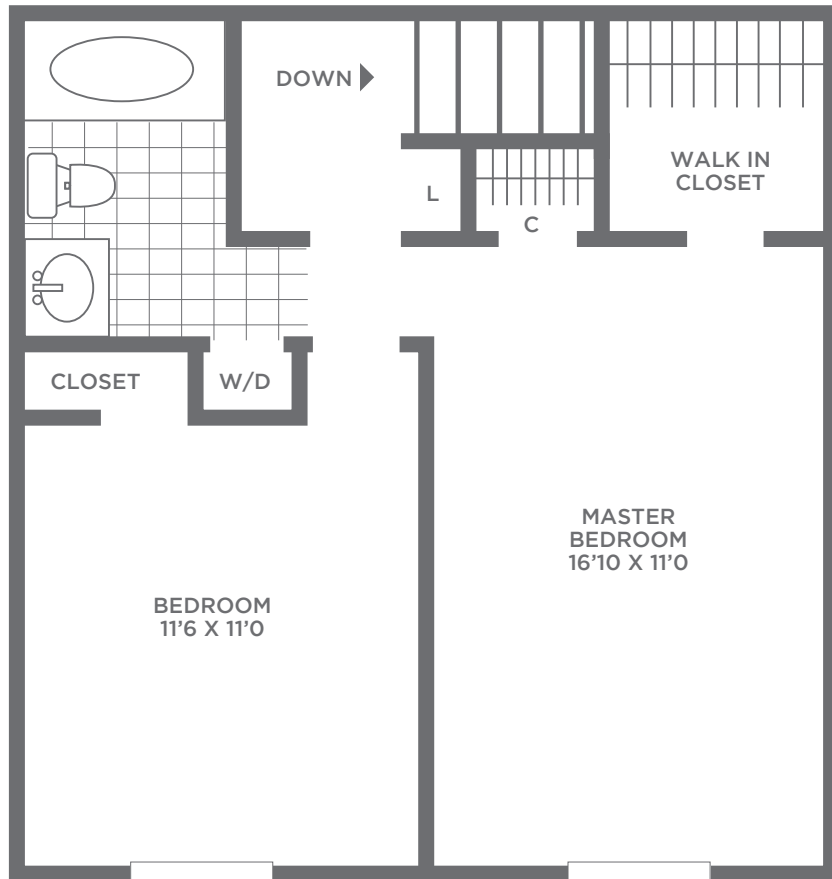

M
**MIDDLETOWN
TRACE**

800 Trenton Road
Langhorne, PA 19047

2 BEDROOM
TOWNHOME