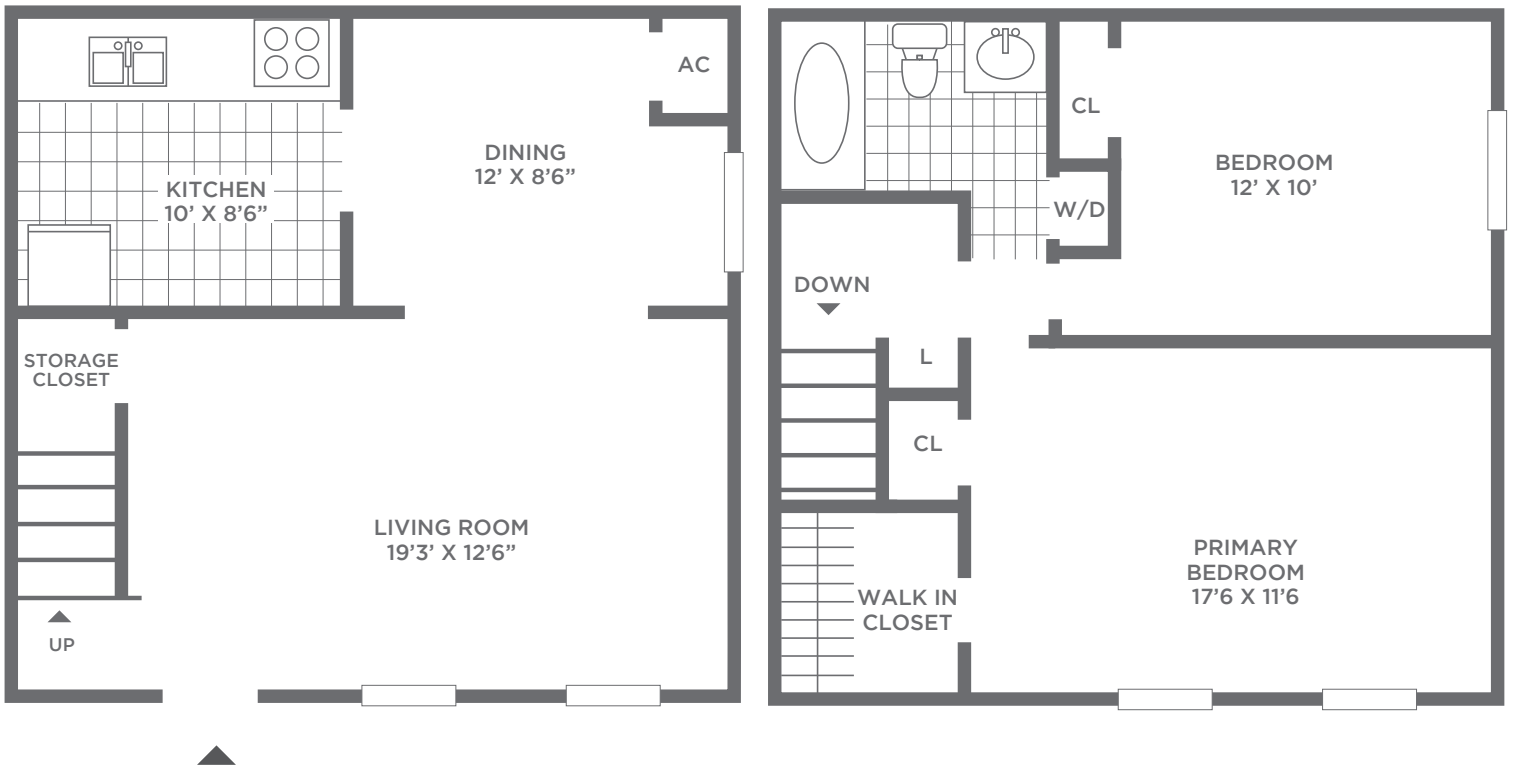

MIDDLETOWN
TRACE

2 BEDROOM
TOWNHOME
GARRISON
(END UNIT)

1049 SF