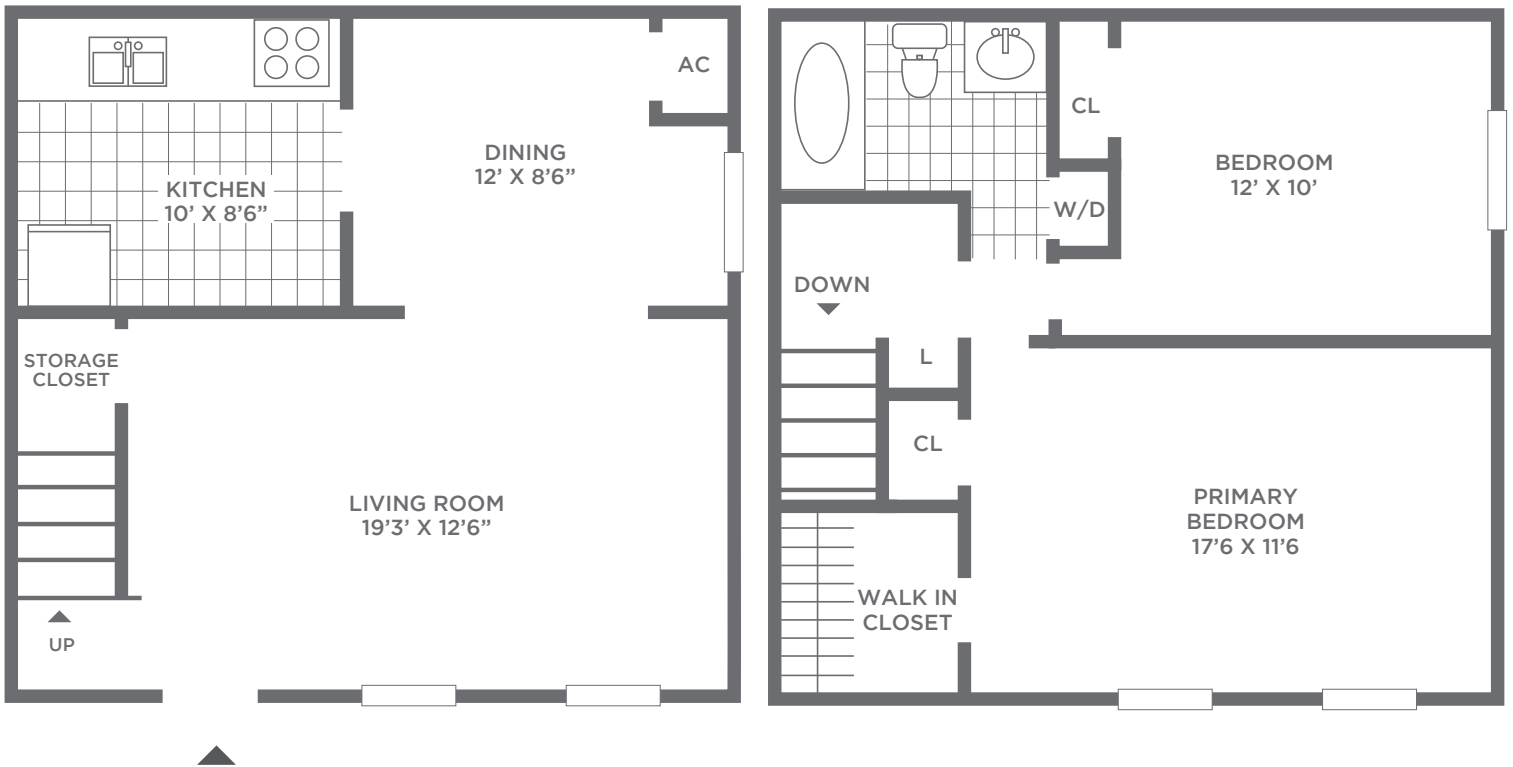

MIDDLETOWN
TRACE

2 BEDROOM
TOWNHOME
GARRISON
(END UNIT)

1049 SF