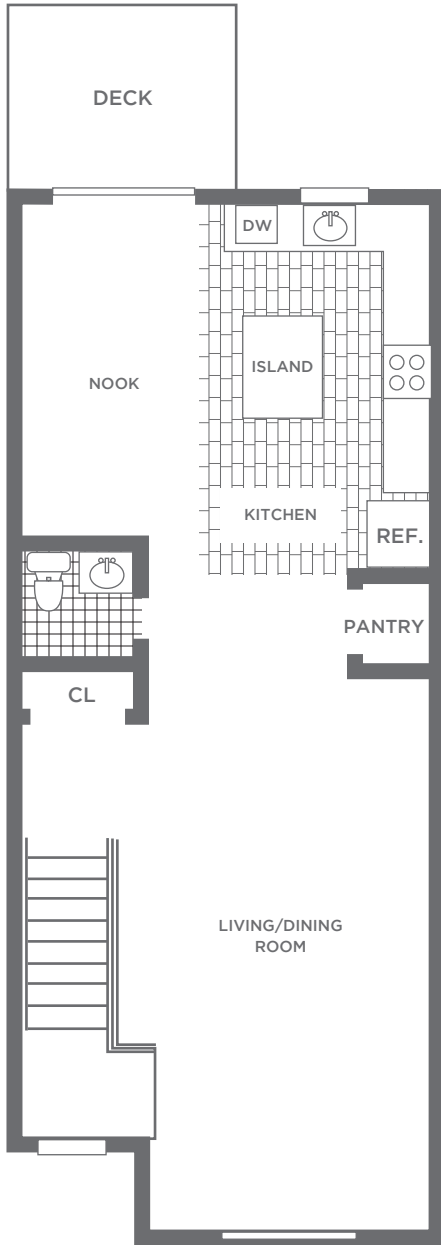

THE LOFTS

AT OCEAN PARK VILLAGE

70 PINEHURST DRIVE
LAKEWOOD, NJ 08701

1ST FLOOR

2ND FLOOR

2 BEDROOM BI-LEVEL DELUXE