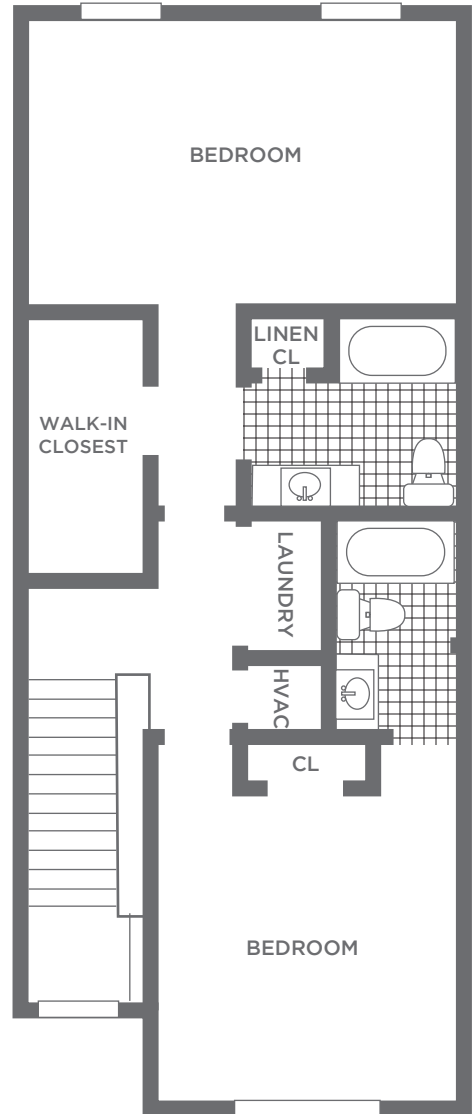

THE LOFTS

AT OCEAN PARK VILLAGE

70 PINEHURST DRIVE
LAKEWOOD, NJ 08701

1ST FLOOR

2ND FLOOR

2 BEDROOM BI-LEVEL DELUXE