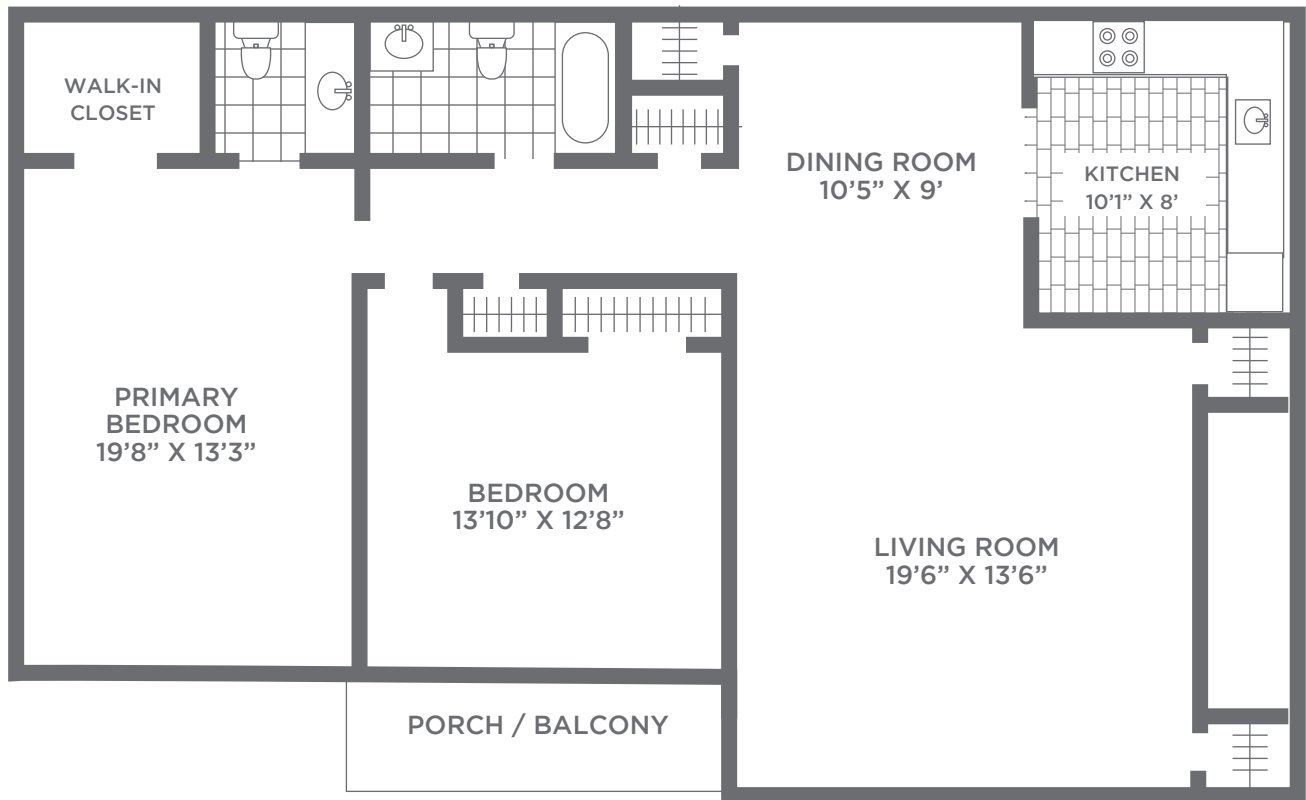

ROYAL CREST  
APARTMENTS

1802 KUSER ROAD  
HAMILTON, NJ 08690  
609.807.2866

2 BEDROOM  
928 SF