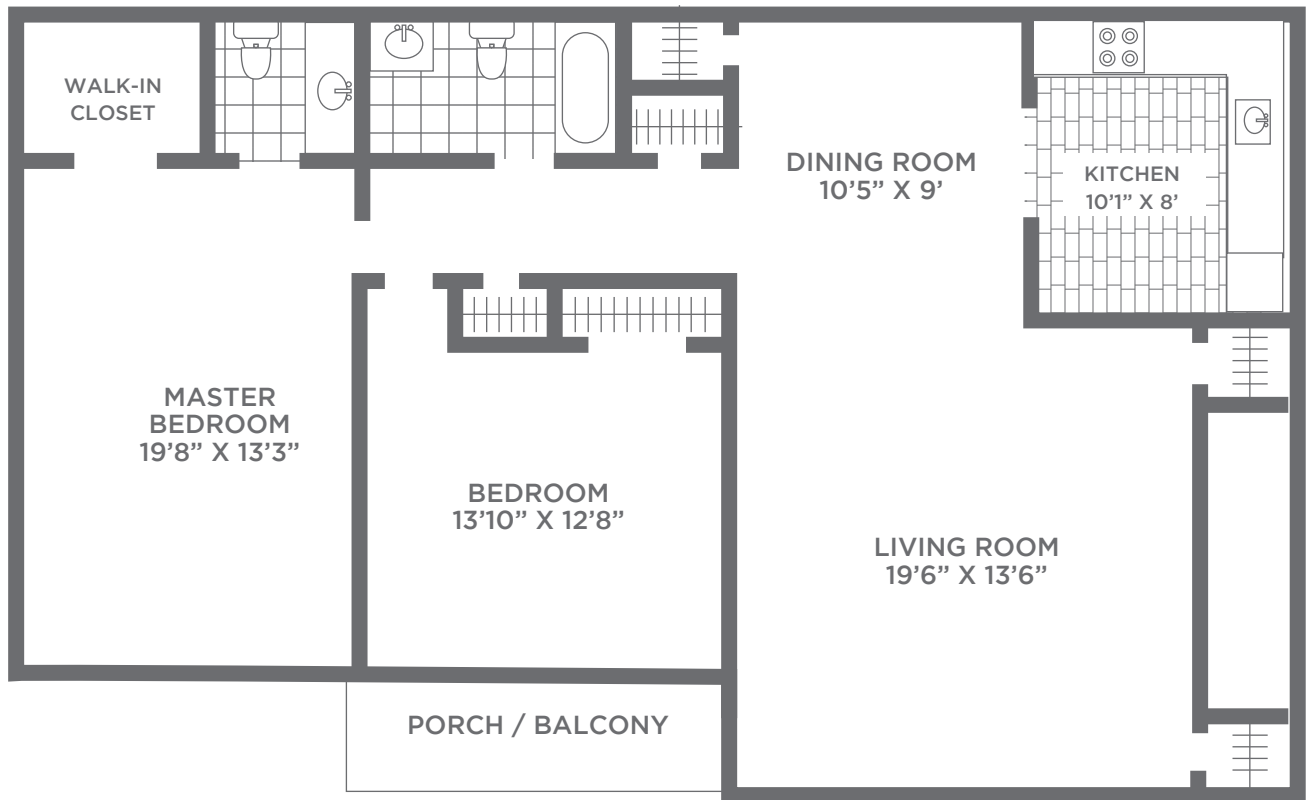

ROYAL CREST
APARTMENTS

1802 KUSER ROAD
HAMILTON, NJ 08690
609.807.2866

2 BEDROOM
928 SF

EQUAL HOUSING
OPPORTUNITY