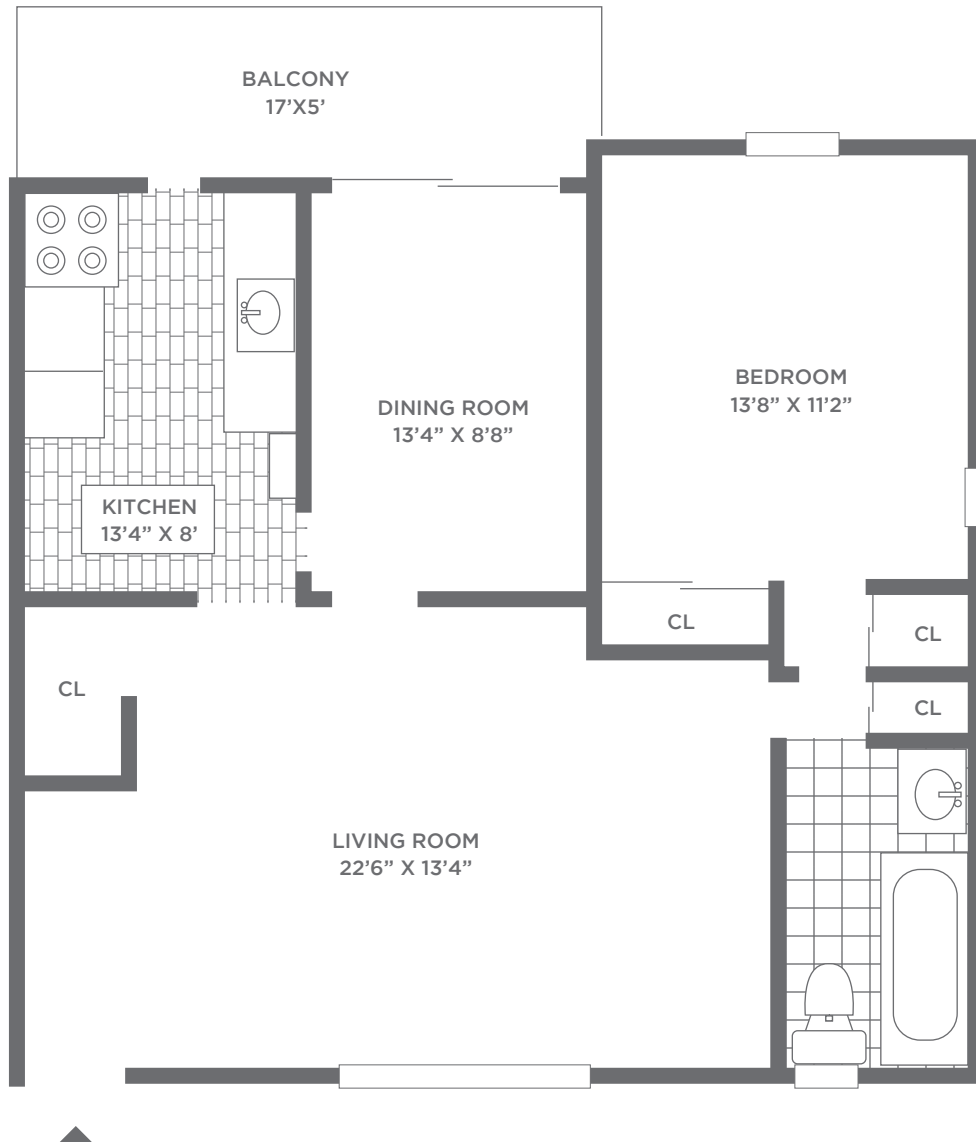

CHESTNUT
COURT

201 MIDDLESEX ROAD
MATAWAN, NJ 07747

1 BEDROOM DOWNSTAIRS
800 SF