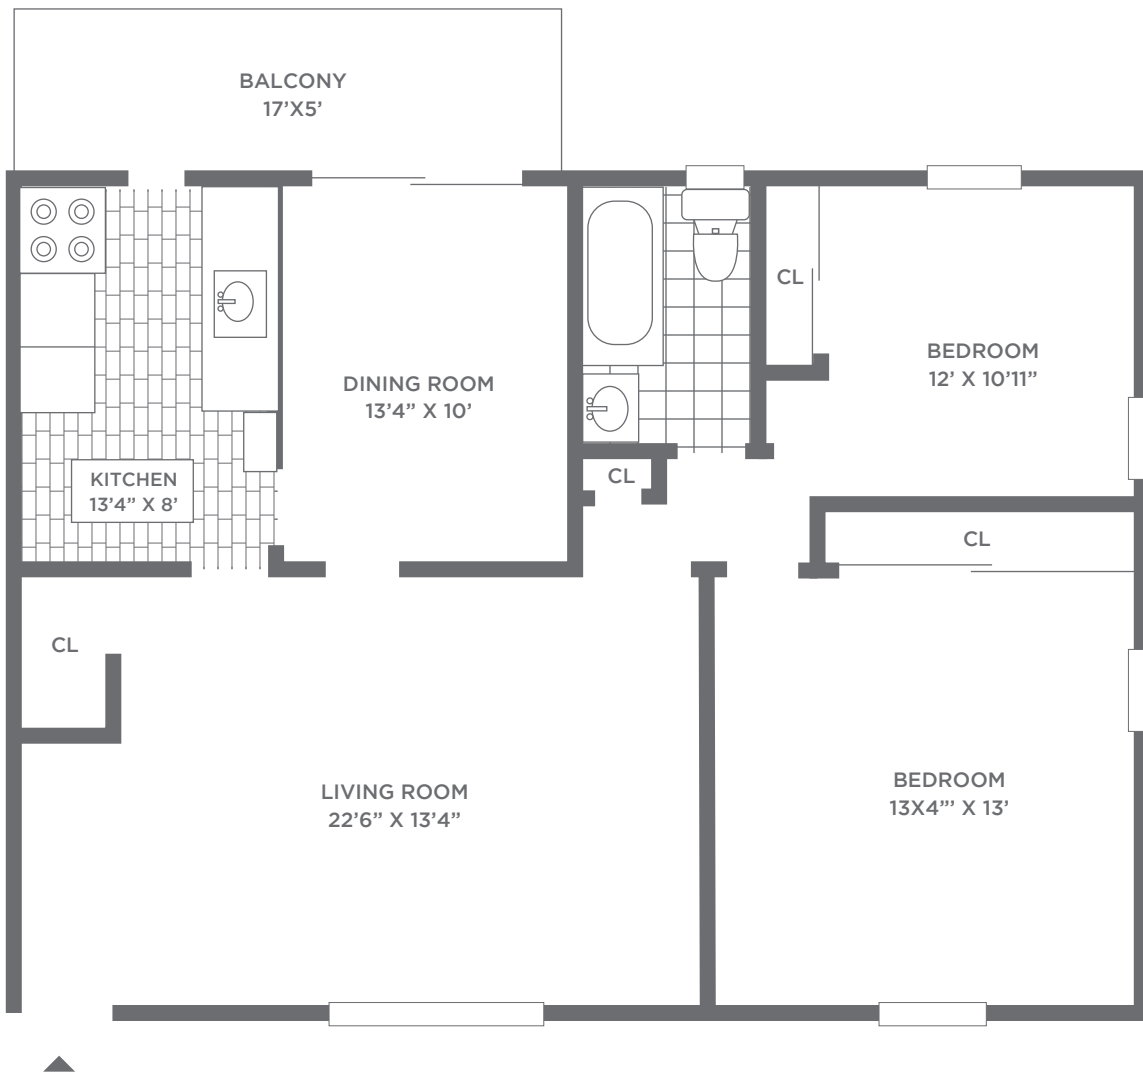

CHESTNUT
COURT

201 MIDDLESEX ROAD
MATAWAN, NJ 07747

2 BEDROOM DOWNSTAIRS
1000 SF

EQUAL HOUSING
OPPORTUNITY