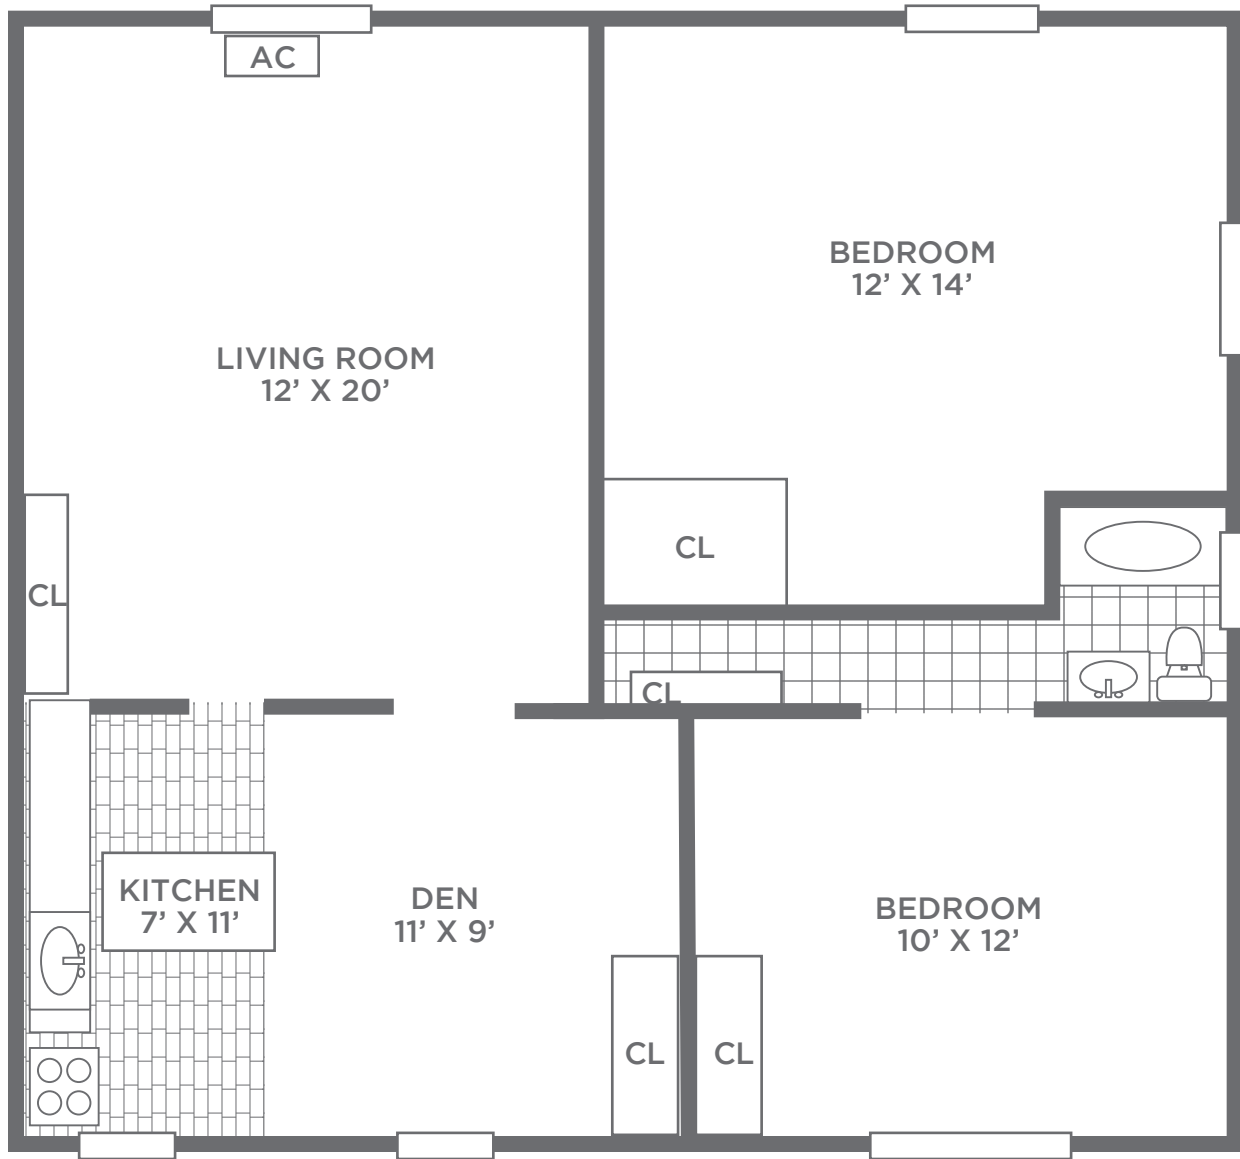

**STRATFORD**  
APARTMENTS

2-3 Stratford Apartments  
Old Bridge, NJ 08857

2 BEDROOM / 1 BATHROOM  
900 SF