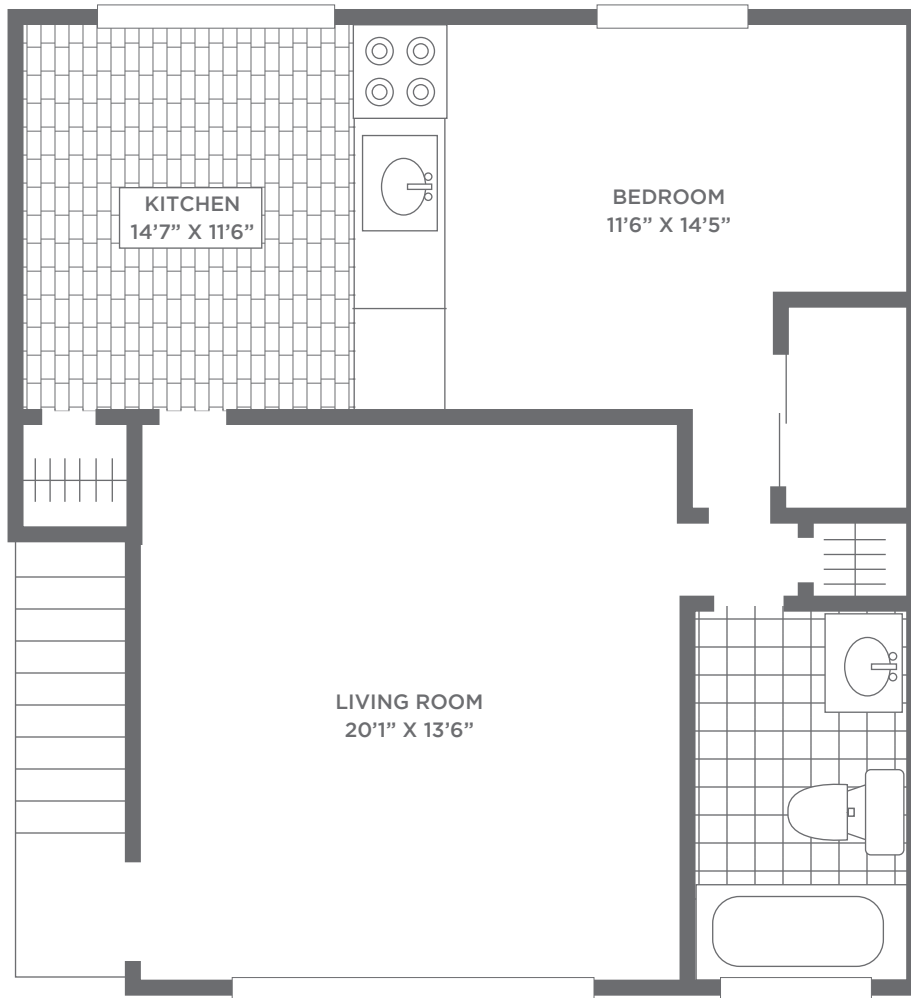

MATAWAN
STATION

90 MAIN STREET
MATAWAN, NJ 07747

1 BEDROOM DOWNSTAIRS
800 SF

EQUAL HOUSING
OPPORTUNITY