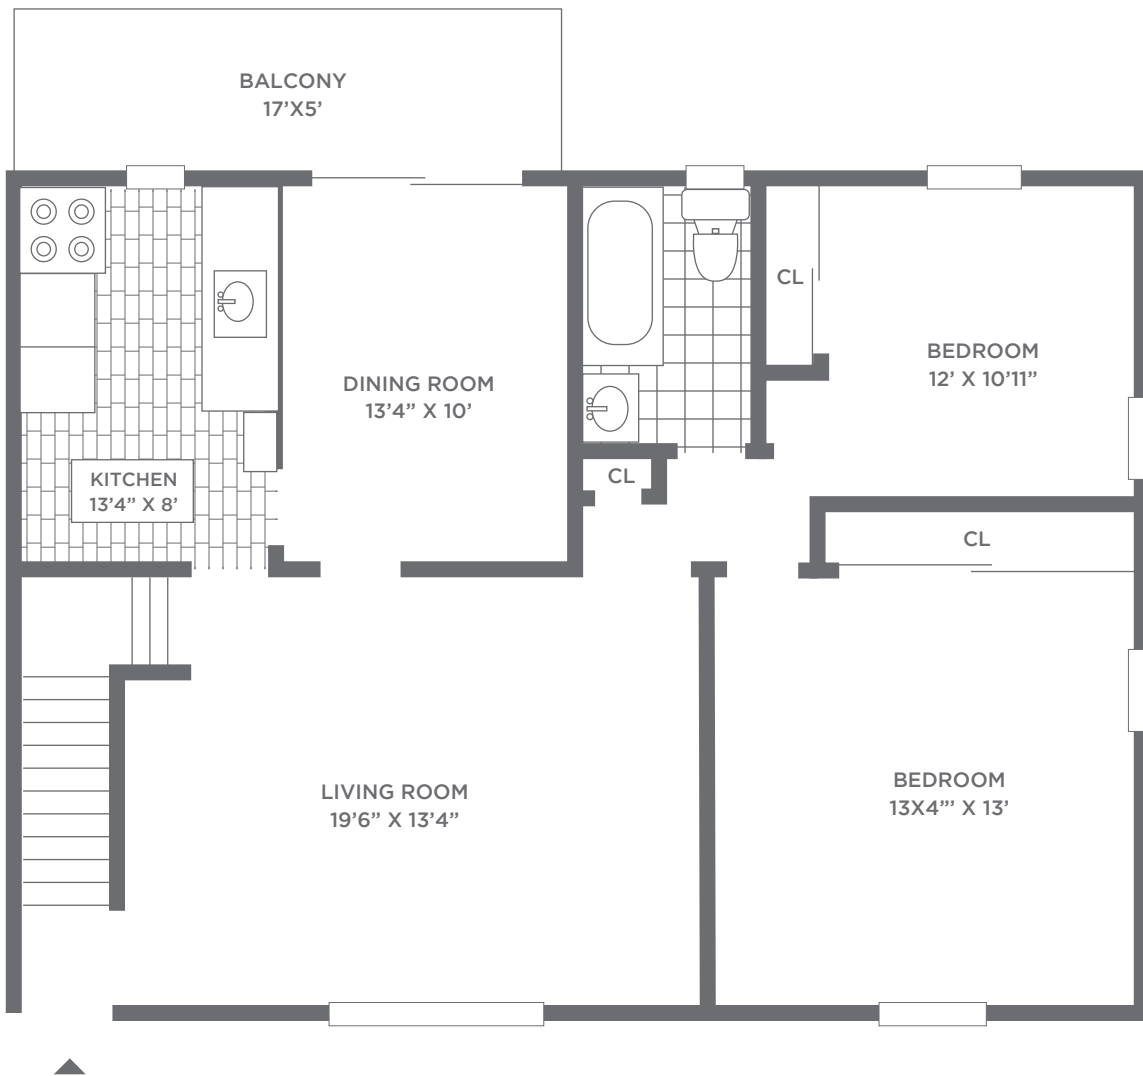

CHESTNUT
COURT

201 MIDDLESEX ROAD
MATAWAN, NJ 07747

2 BEDROOM UPSTAIRS
1000 SF

EQUAL HOUSING
OPPORTUNITY