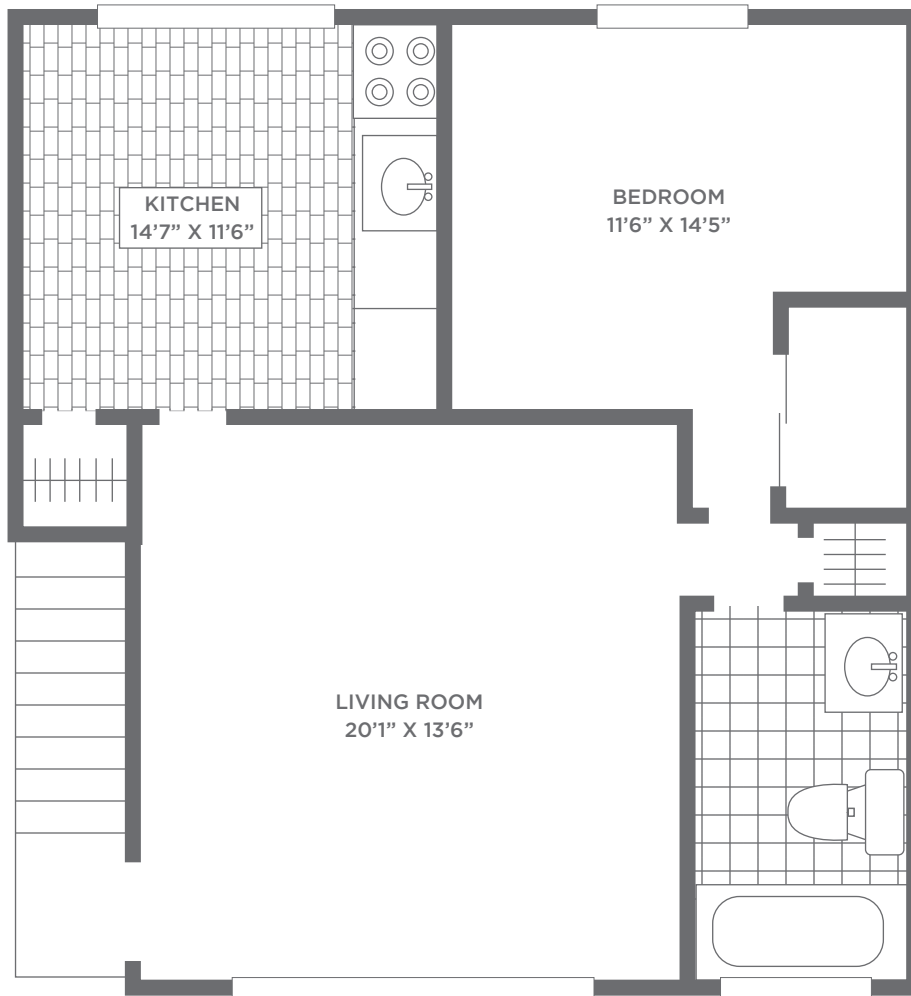

MATAWAN
STATION

90 MAIN STREET
MATAWAN, NJ 07747

1 BEDROOM DOWNSTAIRS
800 SF

EQUAL HOUSING
OPPORTUNITY