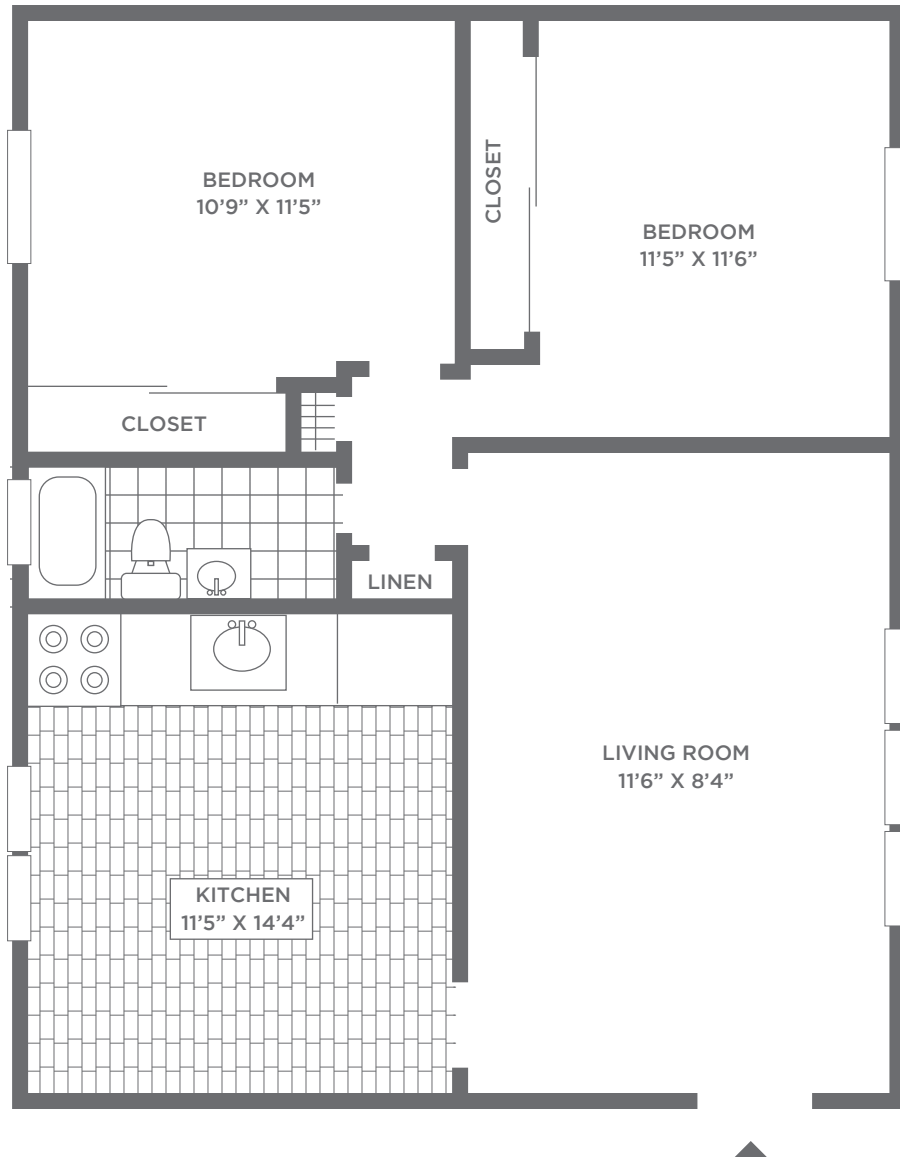

MATAWAN
STATION

90 MAIN STREET
MATAWAN, NJ 07747

2 BEDROOM
900 SF