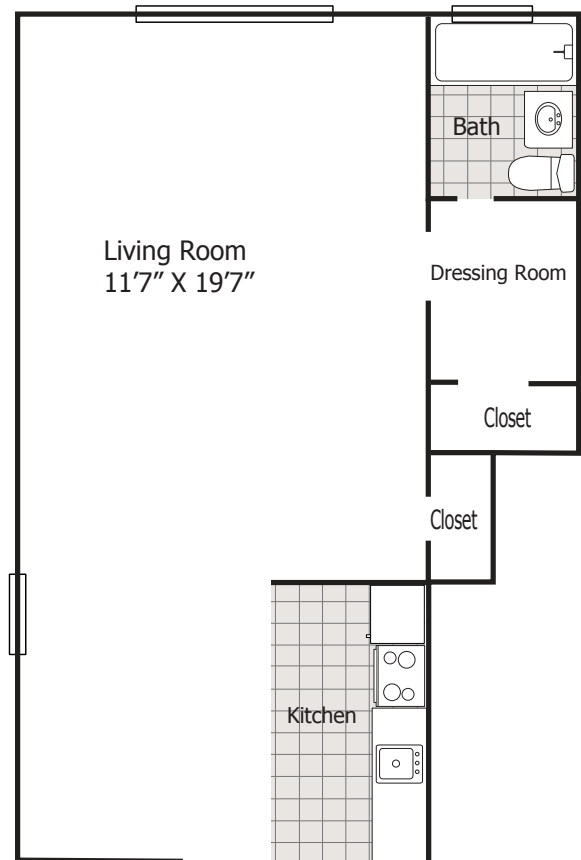

HARBOR TERRACE

STUDIO APARTMENT

400
SQ. FT.

FEATURES

- Gas Range
- Large Windows
- Private Dressing Room
- Heat, Hot Water
& Cooking Gas Included