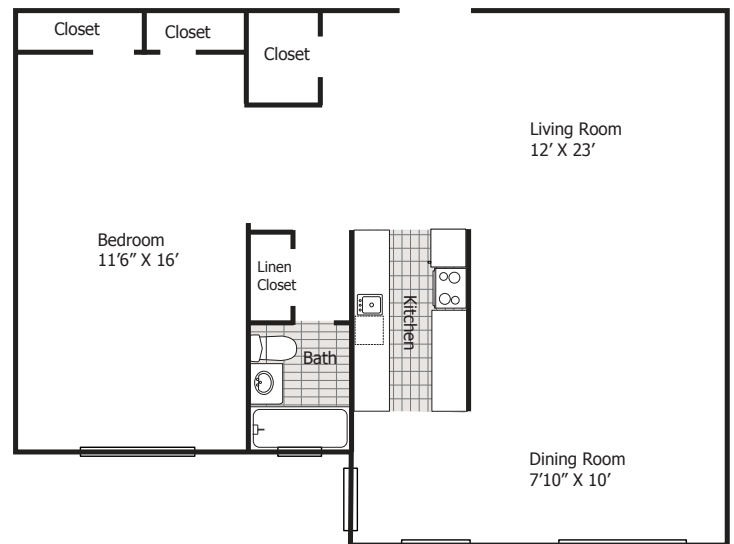

HARBOR TERRACE

1 BEDROOM + 1 BATHROOM

775
SQ. FT.

FEATURES

- Gas Range
- Large Living Room
- Linen Closet
- Spacious Bedroom
- Heat, Hot Water
& Cooking Gas Included