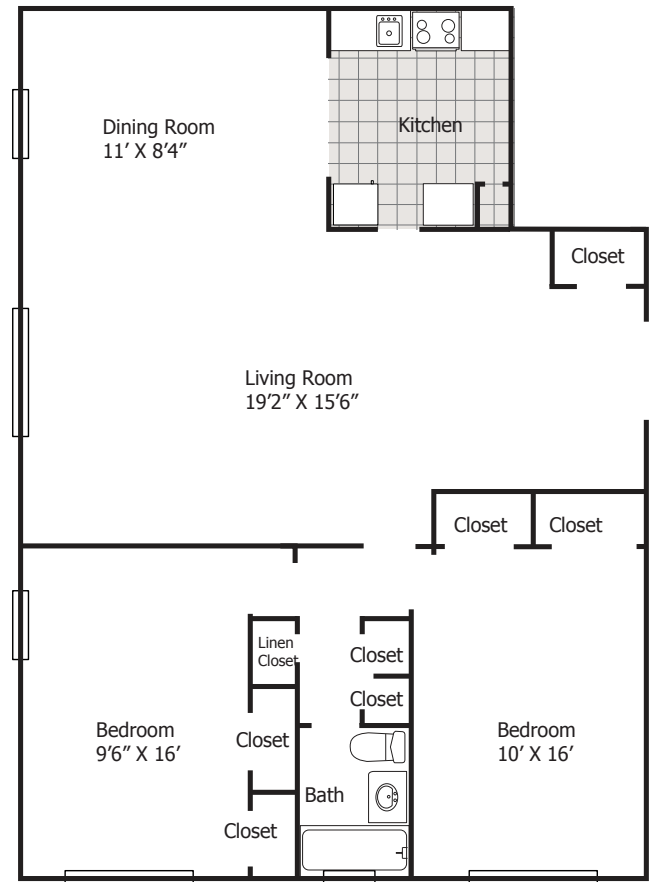

HARBOR TERRACE

2 BEDROOM + 1 BATHROOM

850
SQ. FT.

FEATURES

- Spacious Bedrooms
- Abundant Closet Space
- Gas Range
- Heat, Hot Water & Cooking Gas Included