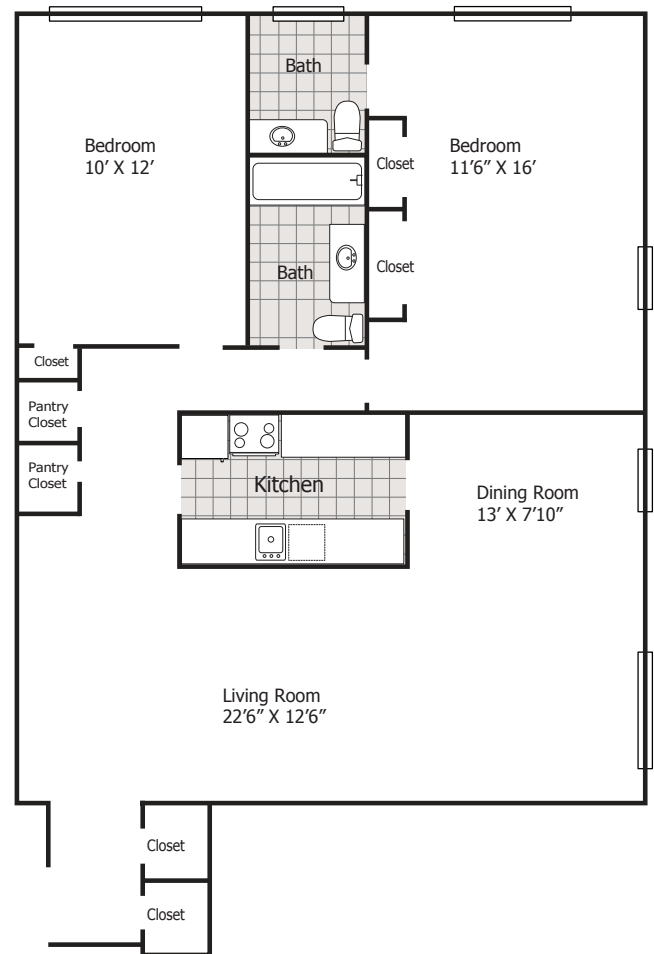

# HARBOR TERRACE

2 BEDROOM + 1.5 BATHROOMS

900  
SQ. FT.

## FEATURES

- Gas Range
- Large Closets
- Second 1/2 Bath
- Kitchen Pantry
- Large Living Room
- Heat, Hot Water & Cooking Gas Included