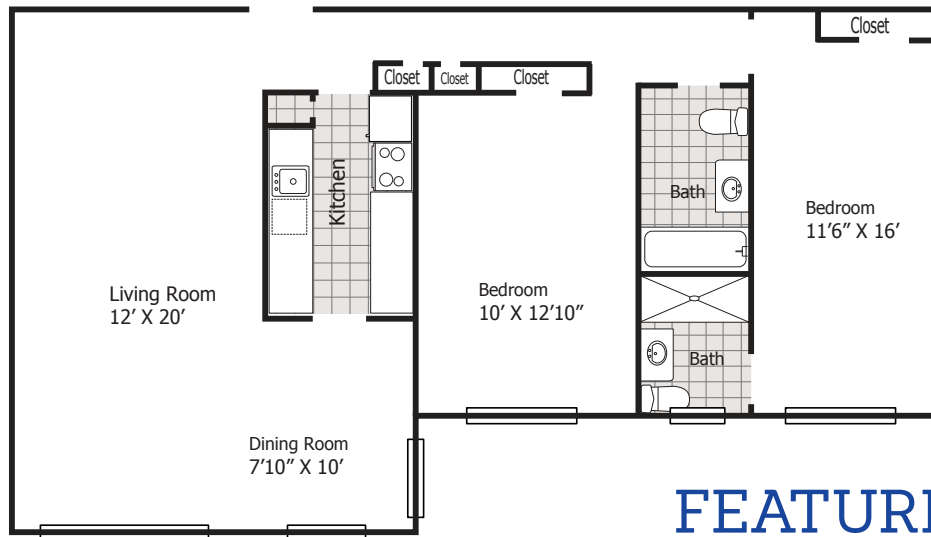

HARBOR TERRACE

2 BEDROOM + 2 BATHROOMS

950
SQ. FT.

FEATURES

- Gas Range
- Two Full Baths
- Large Living Room
- Spacious Bedrooms
- Heat, Water & Cooking Gas Included