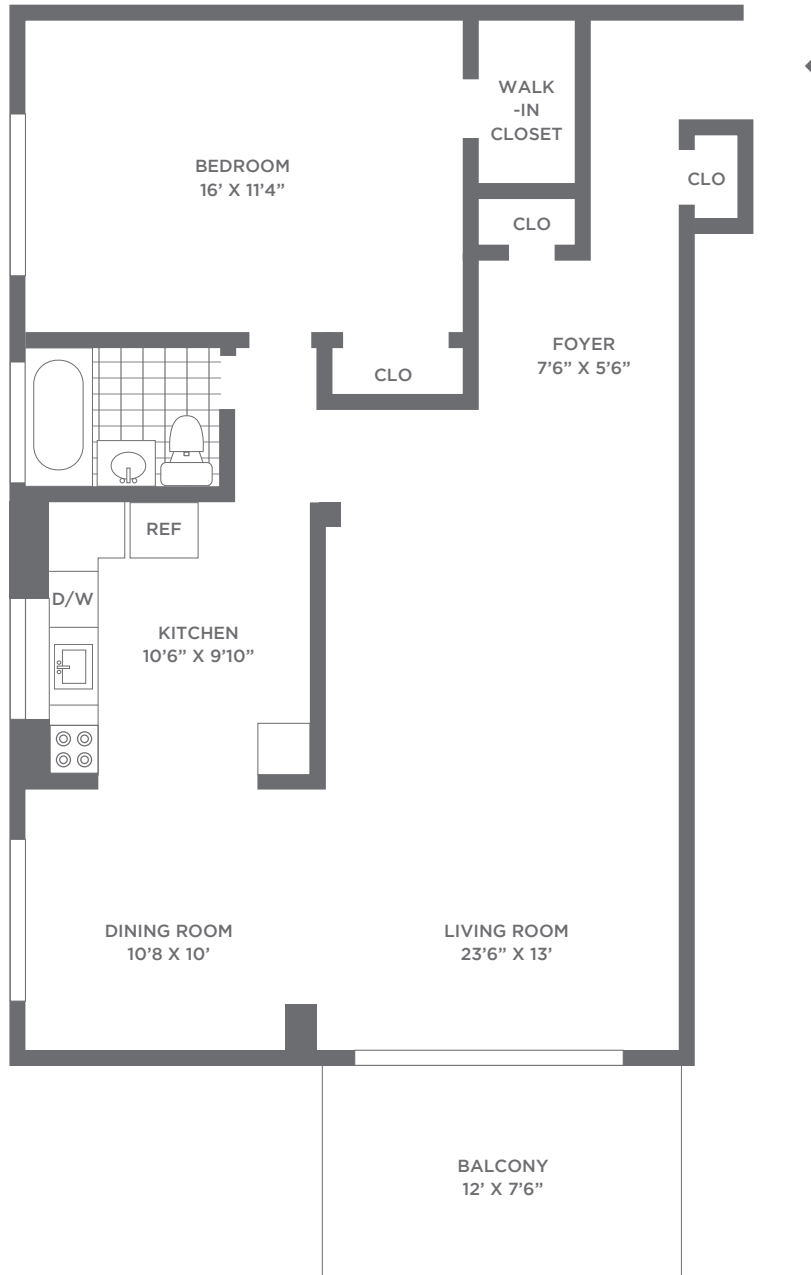

HAYES HOUSE

APARTMENTS

1 BEDROOM
850 SF

EQUAL HOUSING
OPPORTUNITY