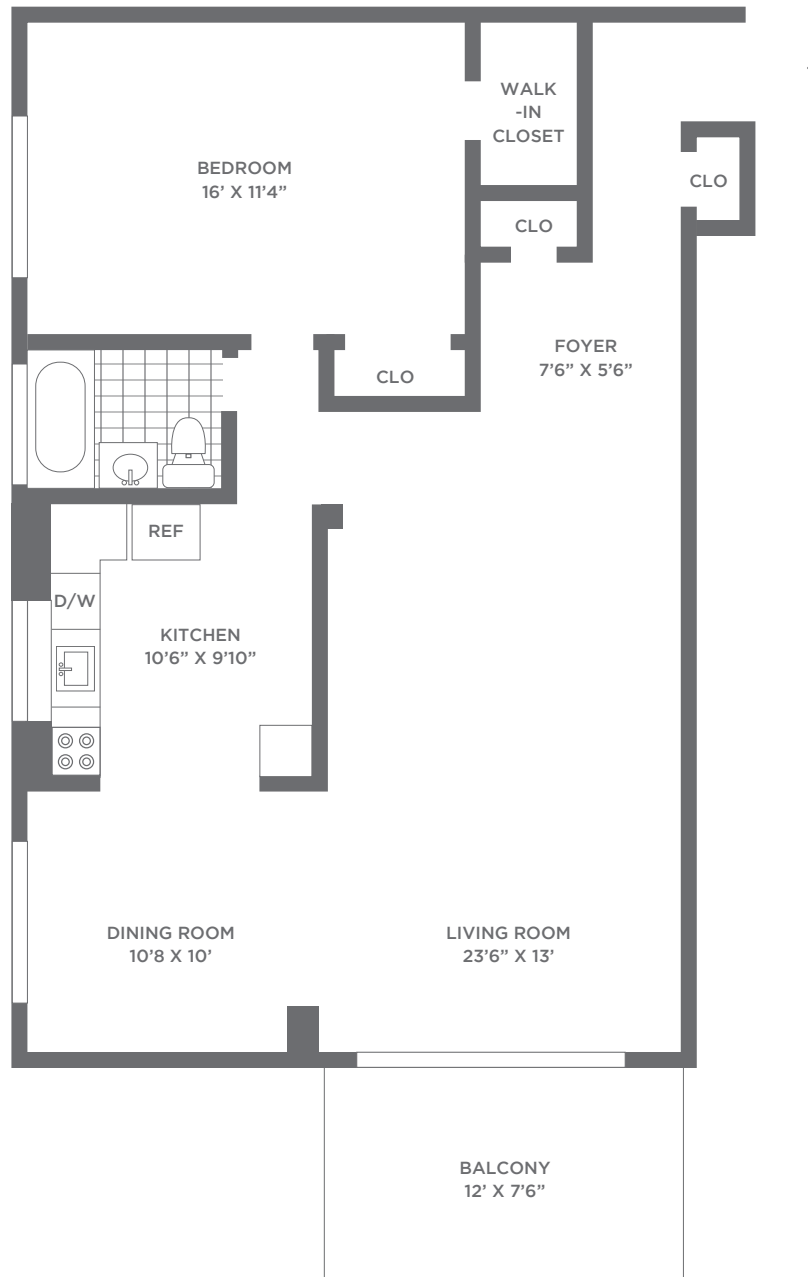

# HAYES HOUSE

APARTMENTS

1 BEDROOM  
700-850 SF

EQUAL HOUSING  
OPPORTUNITY