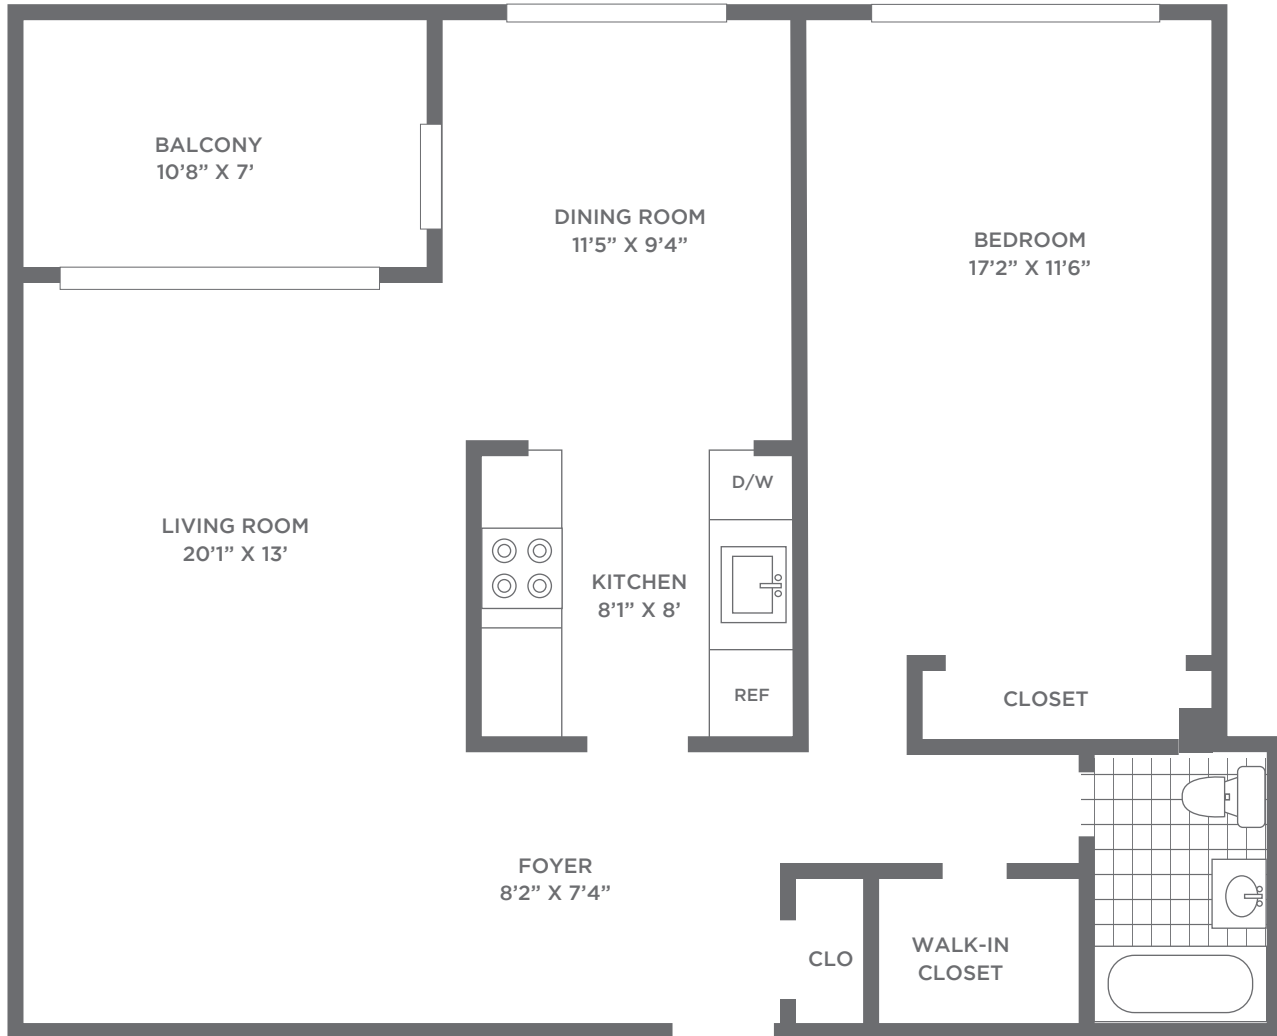

HAYES HOUSE

APARTMENTS

1 BEDROOM

750 SF