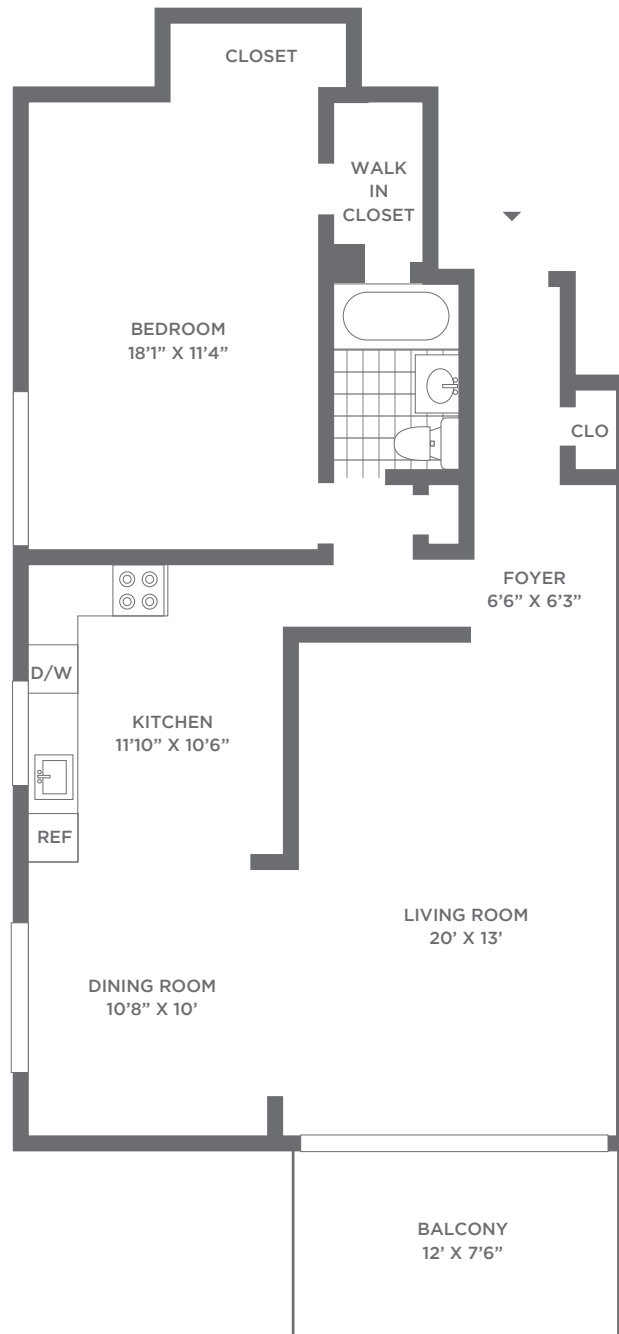

HAYES HOUSE

APARTMENTS

1 BEDROOM
700-850 SF

EQUAL HOUSING
OPPORTUNITY