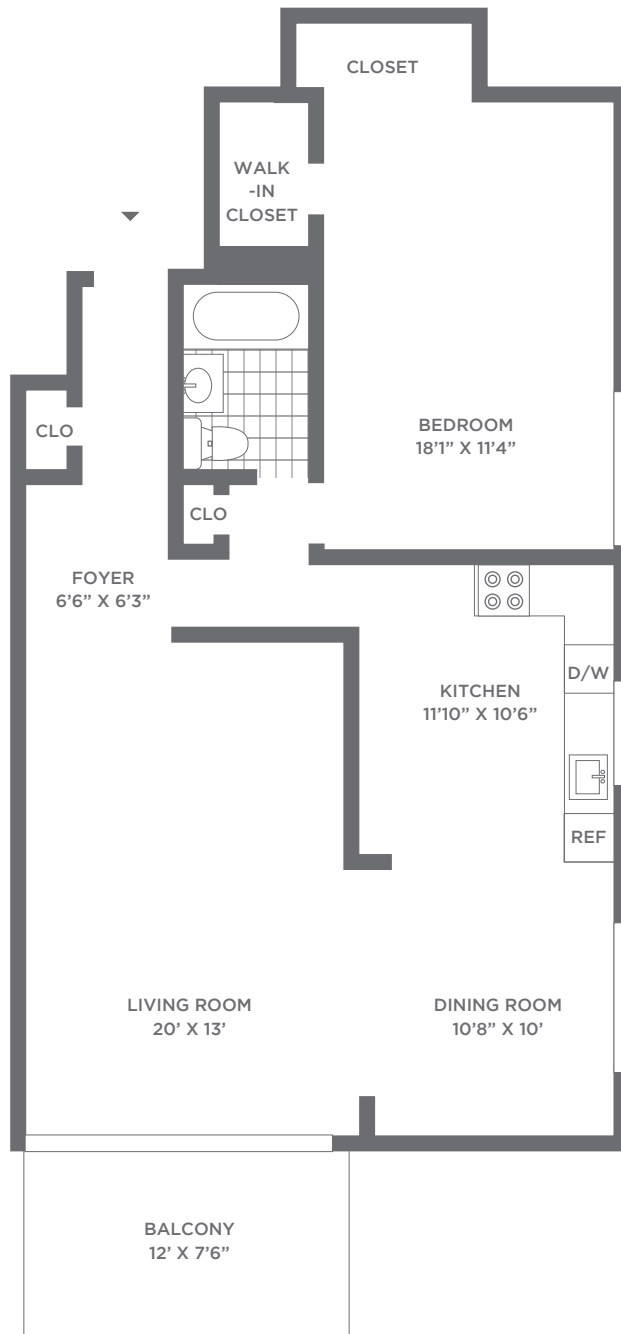

HAYES HOUSE

APARTMENTS

1 BEDROOM
850 SF