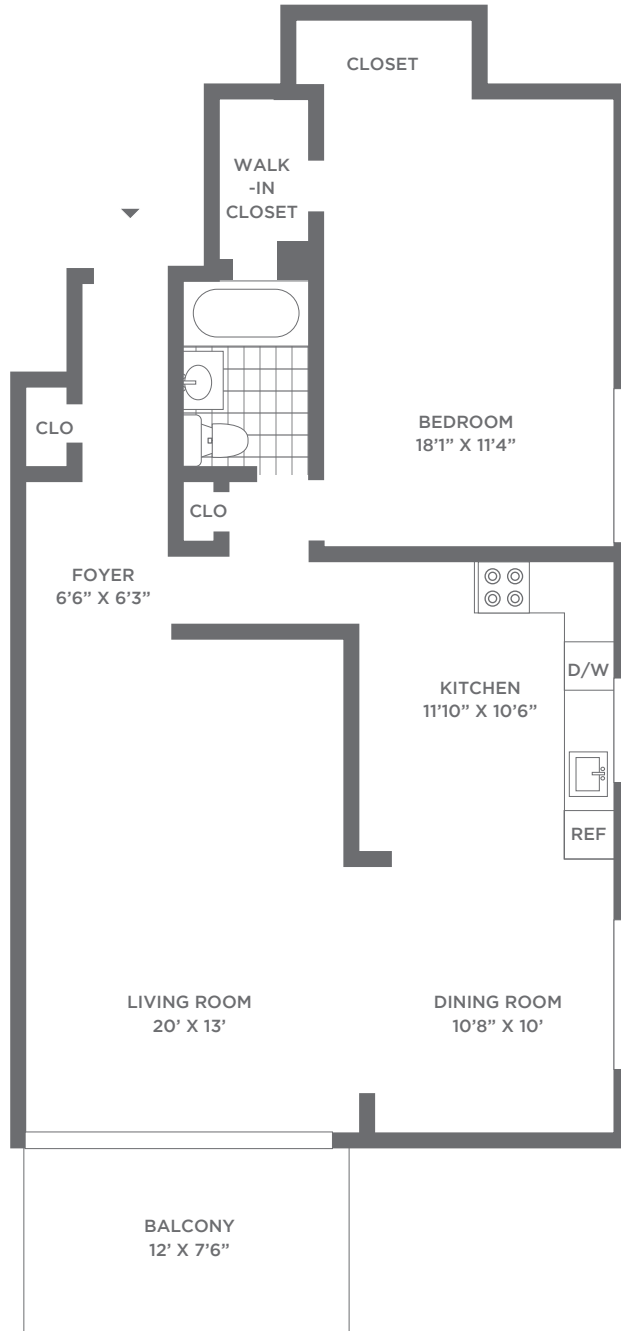

HAYES HOUSE

APARTMENTS

1 BEDROOM
700-850 SF

EQUAL HOUSING
OPPORTUNITY