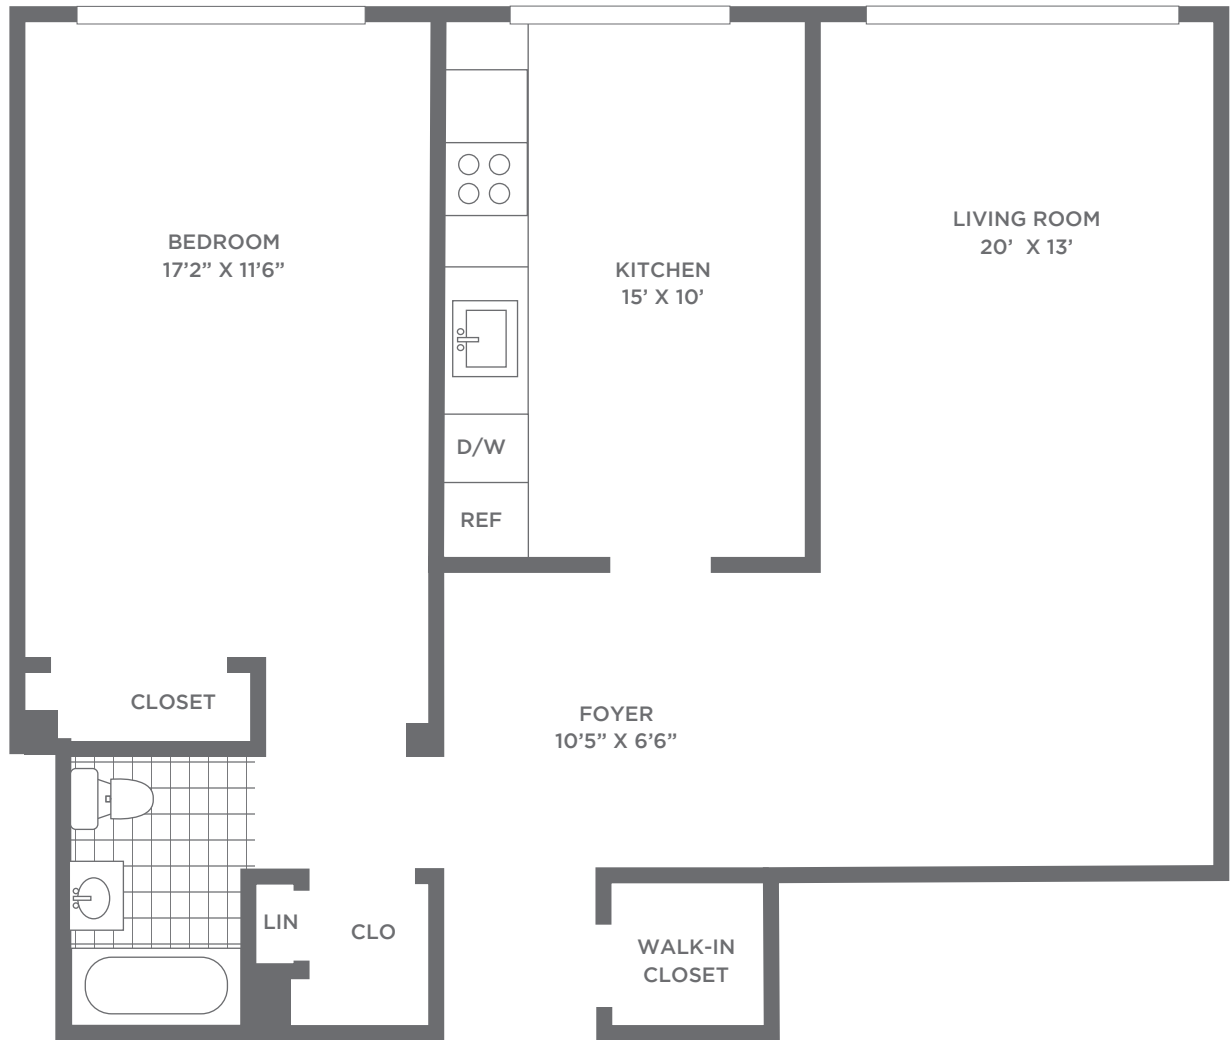

HAYES HOUSE

APARTMENTS

1 BEDROOM
700 SF