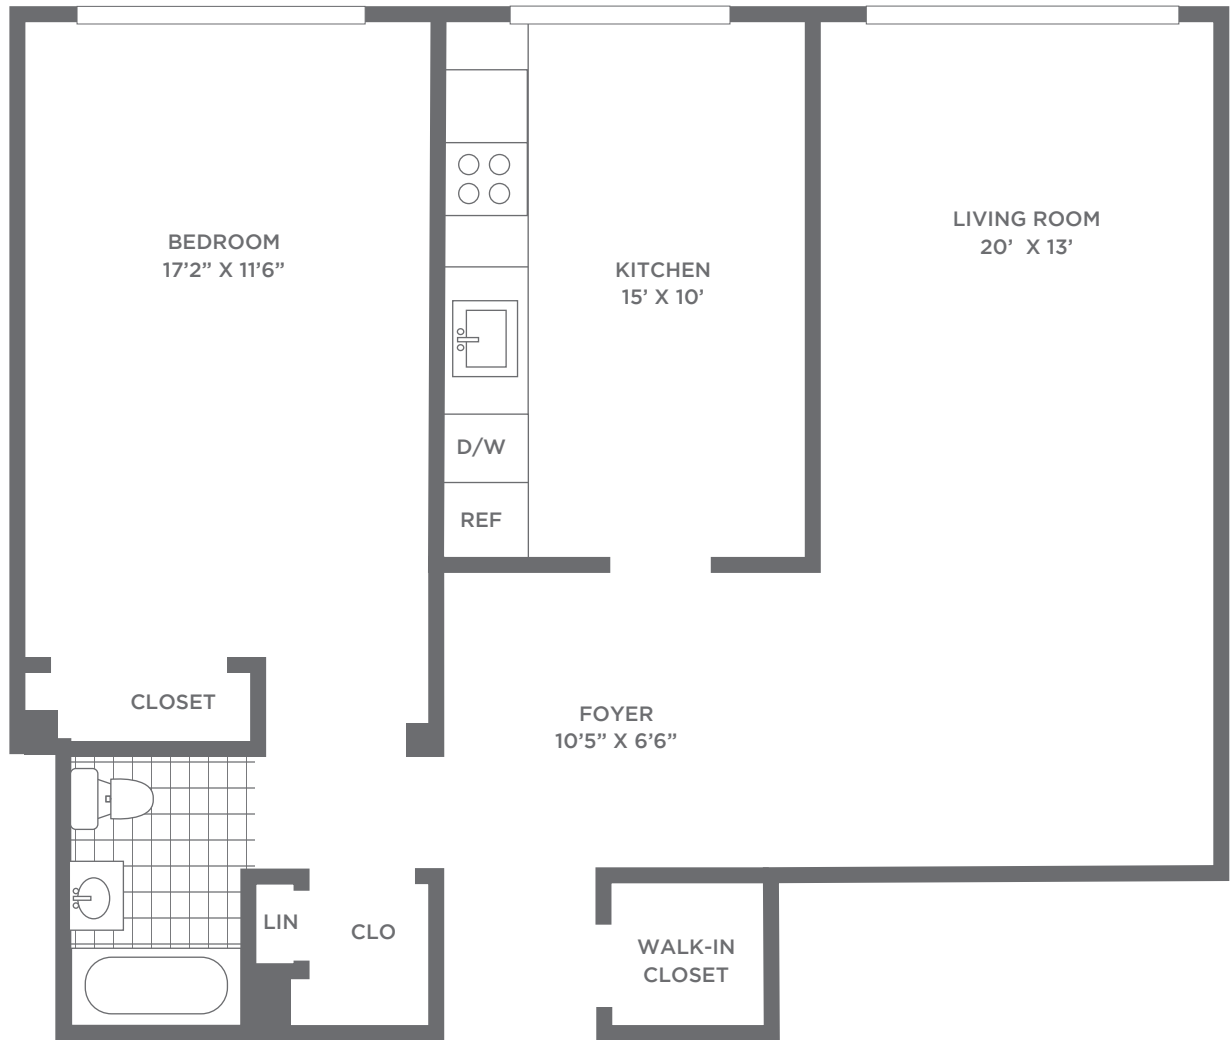

HAYES HOUSE

APARTMENTS

1 BEDROOM
700-850 SF

EQUAL HOUSING
OPPORTUNITY