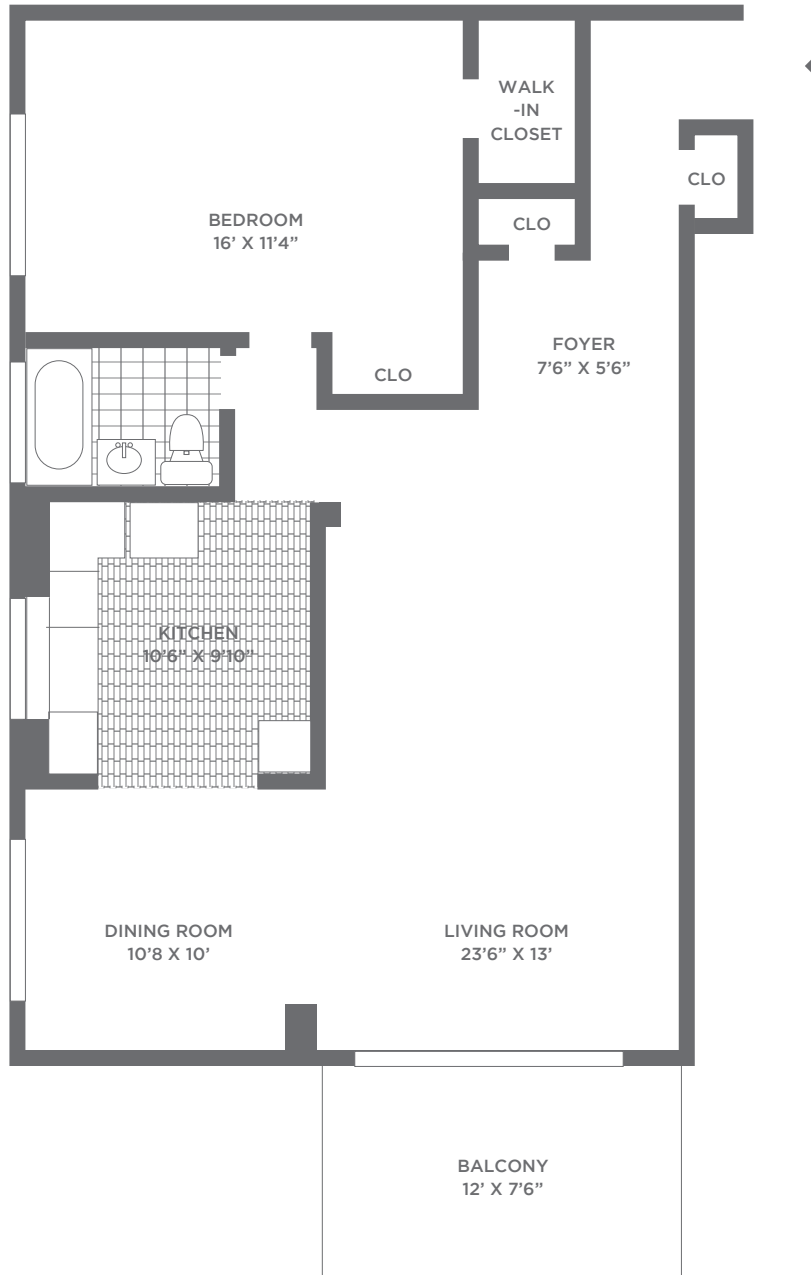

HAYES HOUSE

APARTMENTS

1 BEDROOM
700-850 SF

EQUAL HOUSING
OPPORTUNITY

HAYES HOUSE

APARTMENTS

1 BEDROOM
700-850 SF

EQUAL HOUSING
OPPORTUNITY

HAYES HOUSE

APARTMENTS

1 BEDROOM
700-850 SF

EQUAL HOUSING
OPPORTUNITY