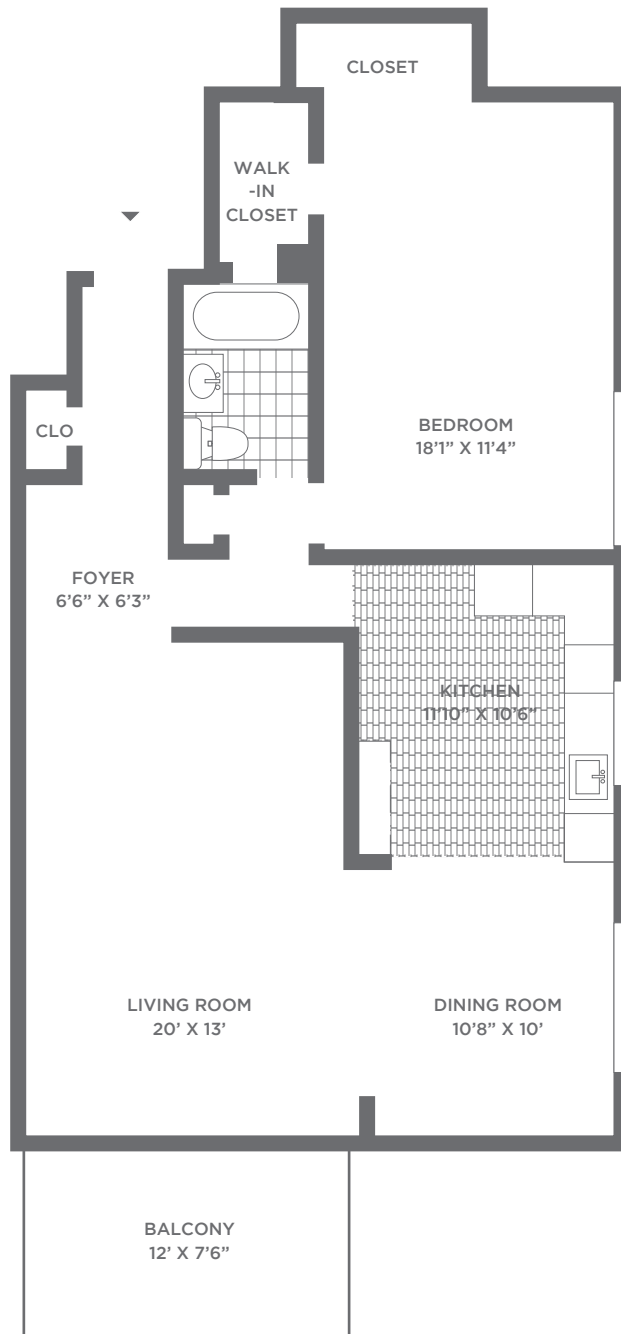

HAYES HOUSE

APARTMENTS

1 BEDROOM
700-850 SF

EQUAL HOUSING
OPPORTUNITY

HAYES HOUSE

APARTMENTS

1 BEDROOM
700-850 SF

EQUAL HOUSING
OPPORTUNITY

HAYES HOUSE

APARTMENTS

1 BEDROOM
700-850 SF

EQUAL HOUSING
OPPORTUNITY