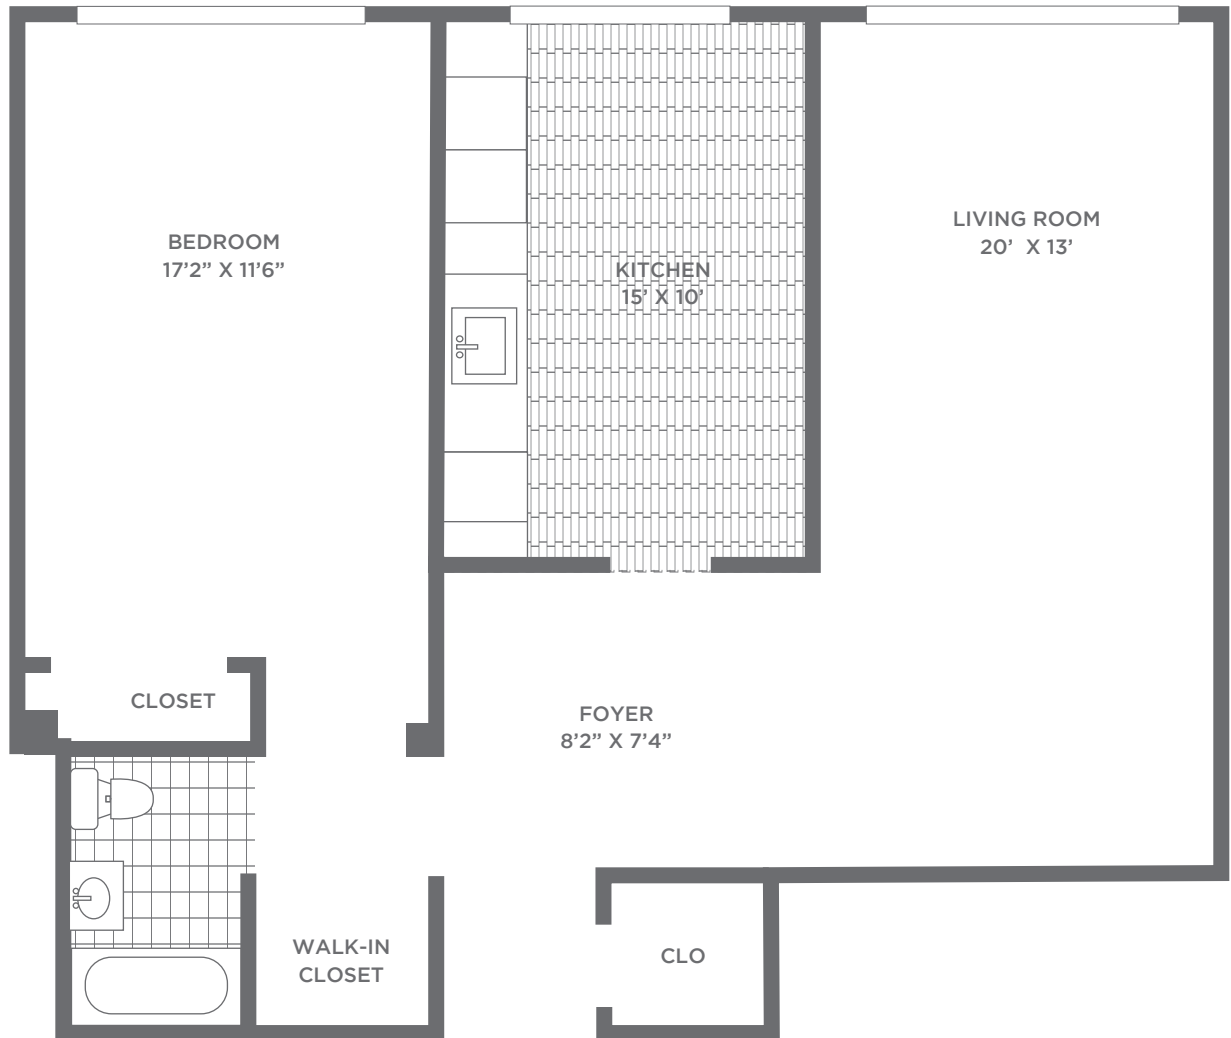

HAYES HOUSE

APARTMENTS

1 BEDROOM
700-850 SF

EQUAL HOUSING
OPPORTUNITY

HAYES HOUSE

APARTMENTS

1 BEDROOM
700-850 SF

EQUAL HOUSING
OPPORTUNITY

HAYES HOUSE

APARTMENTS

1 BEDROOM
700-850 SF

EQUAL HOUSING
OPPORTUNITY