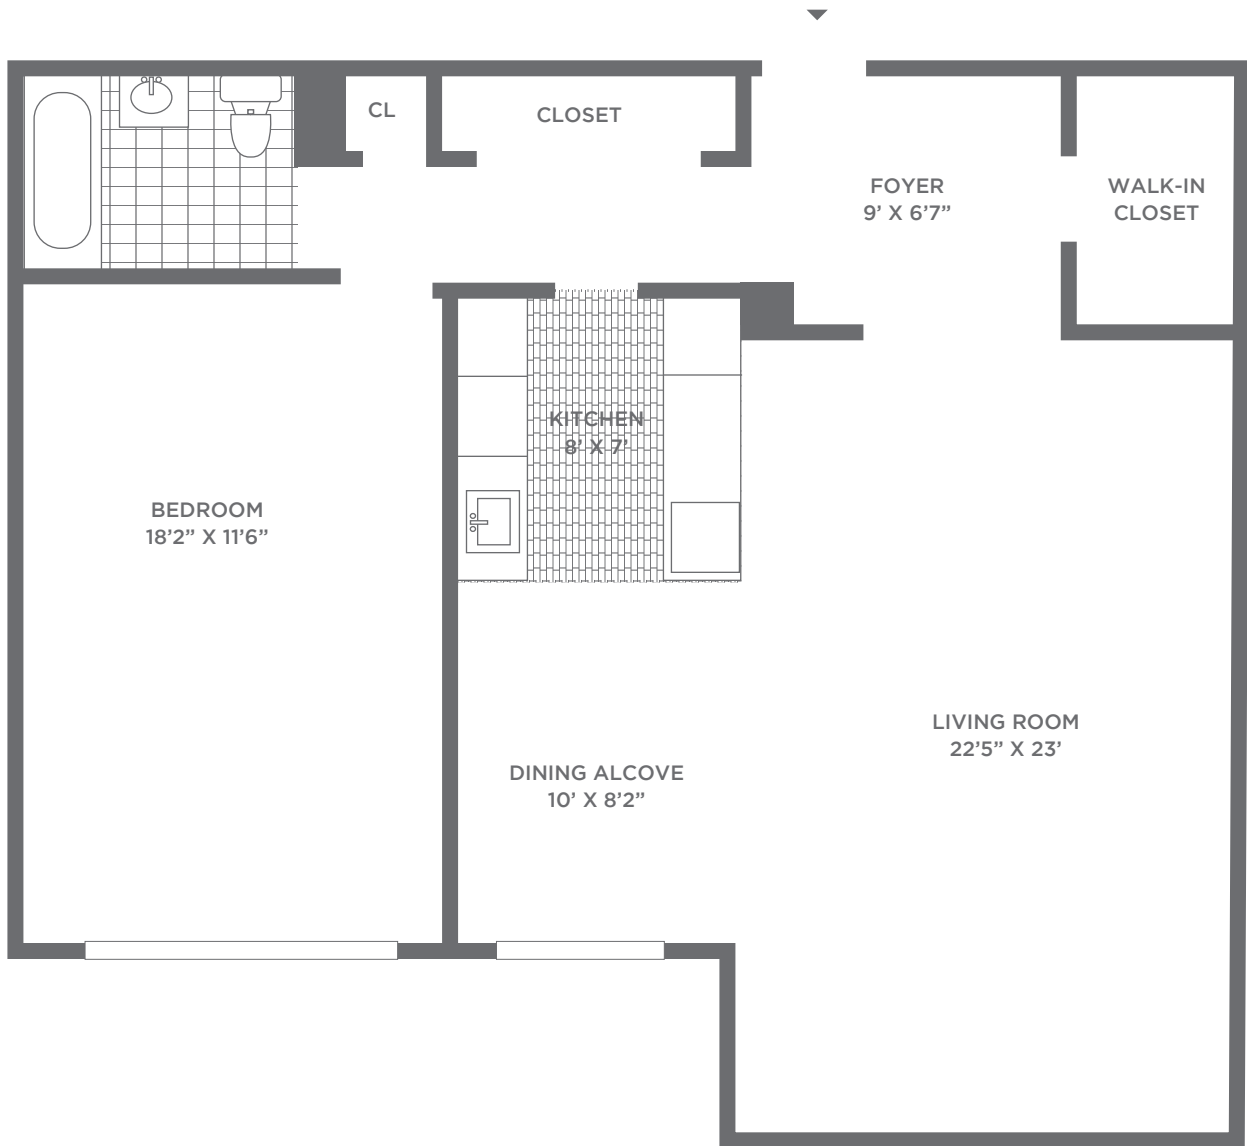

HAYES HOUSE

APARTMENTS

1 BEDROOM
700-850 SF

EQUAL HOUSING
OPPORTUNITY

HAYES HOUSE

APARTMENTS

1 BEDROOM
700-850 SF

EQUAL HOUSING
OPPORTUNITY

HAYES HOUSE

APARTMENTS

1 BEDROOM
700-850 SF

EQUAL HOUSING
OPPORTUNITY