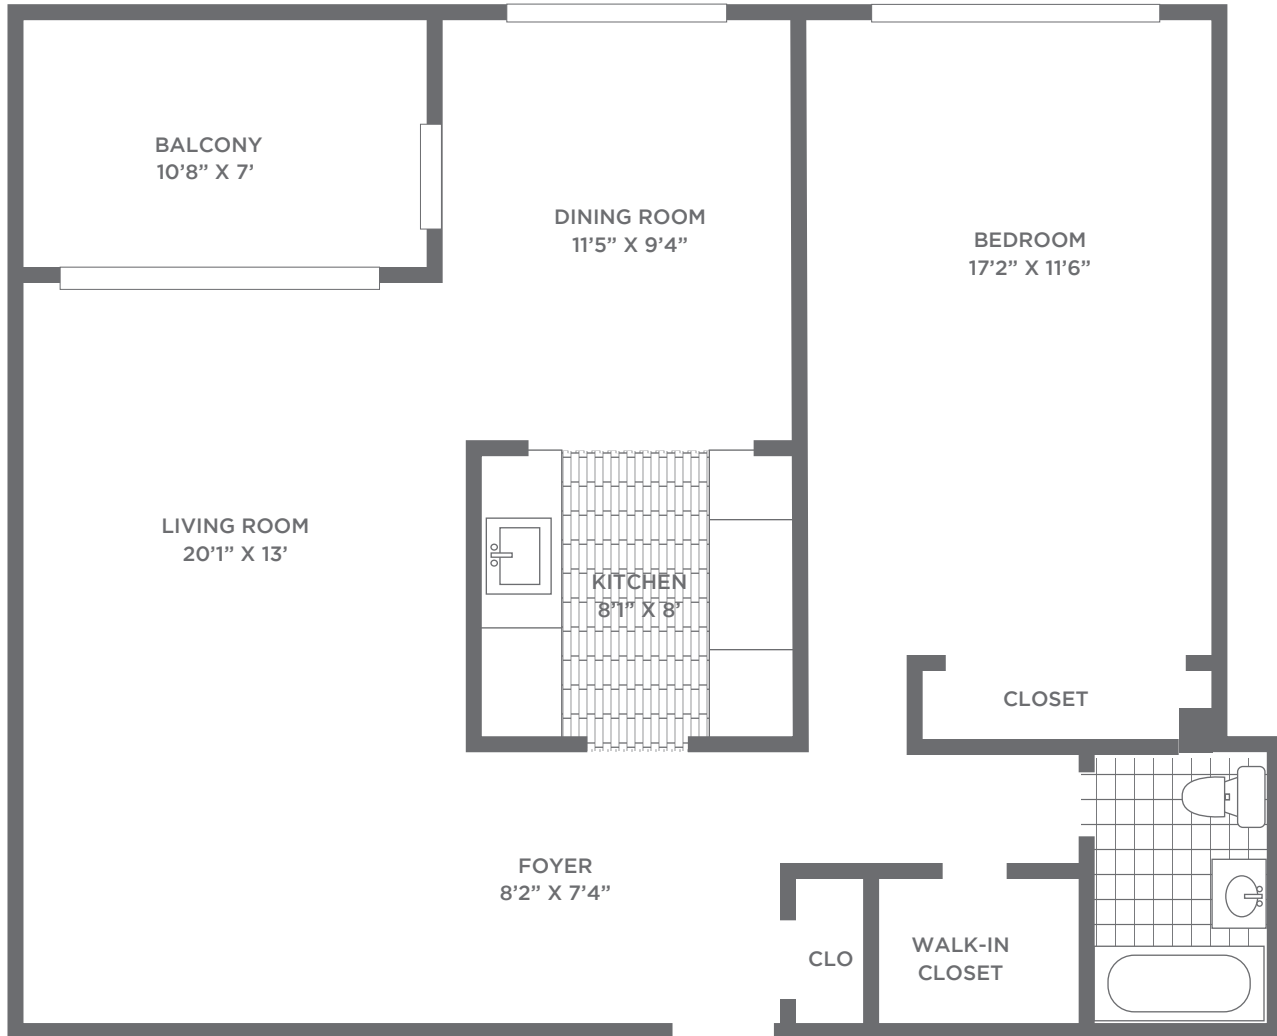

HAYES HOUSE

APARTMENTS

1 BEDROOM
700-850 SF

EQUAL HOUSING
OPPORTUNITY

HAYES HOUSE

APARTMENTS

1 BEDROOM
700-850 SF

EQUAL HOUSING
OPPORTUNITY

HAYES HOUSE

APARTMENTS

1 BEDROOM
700-850 SF

EQUAL HOUSING
OPPORTUNITY