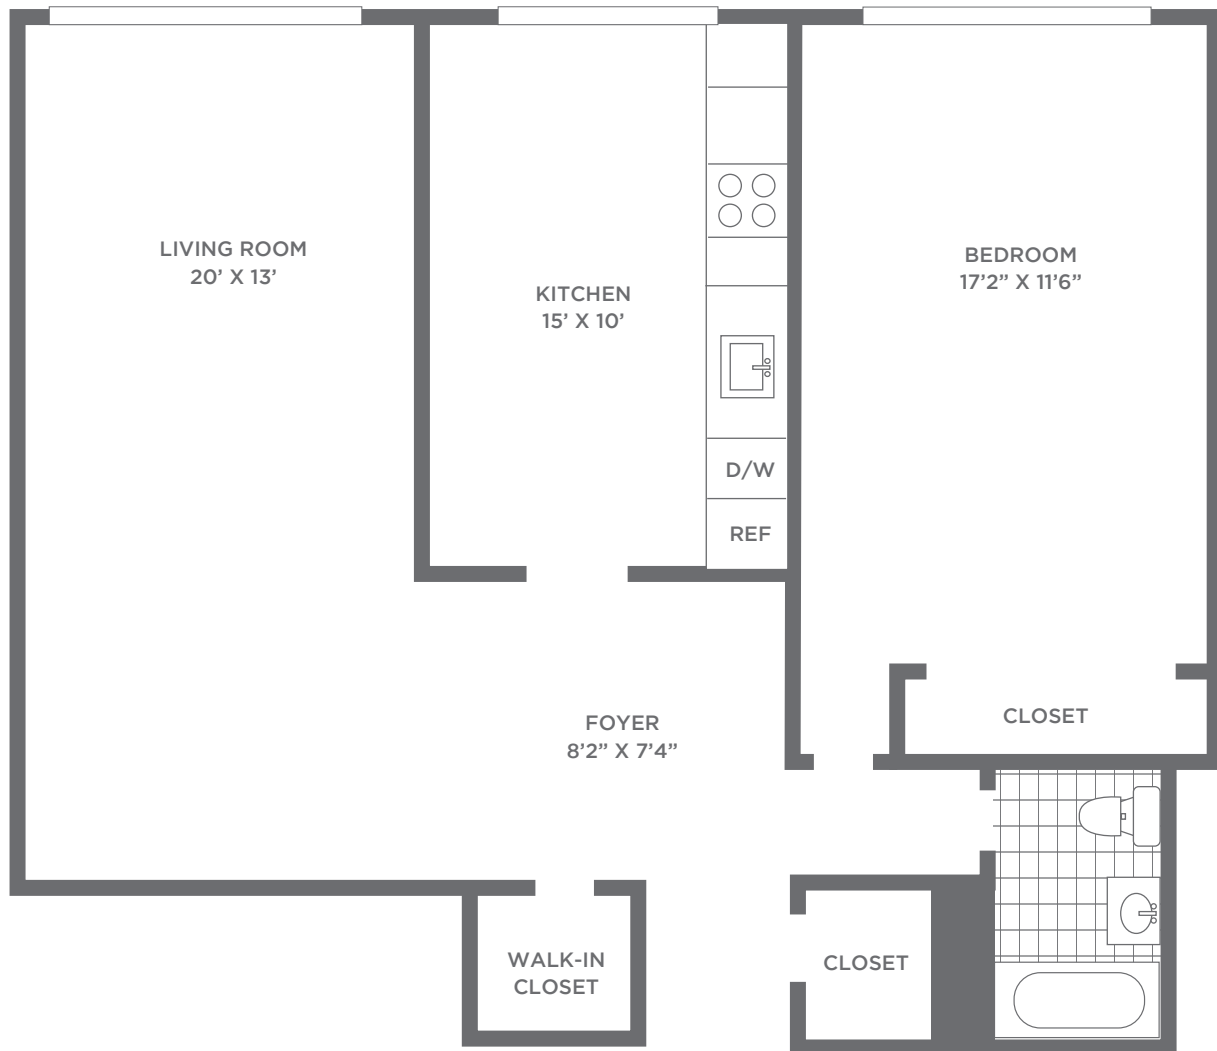

HAYES HOUSE

APARTMENTS

1 BEDROOM
700 SF

(A)

EQUAL HOUSING
OPPORTUNITY