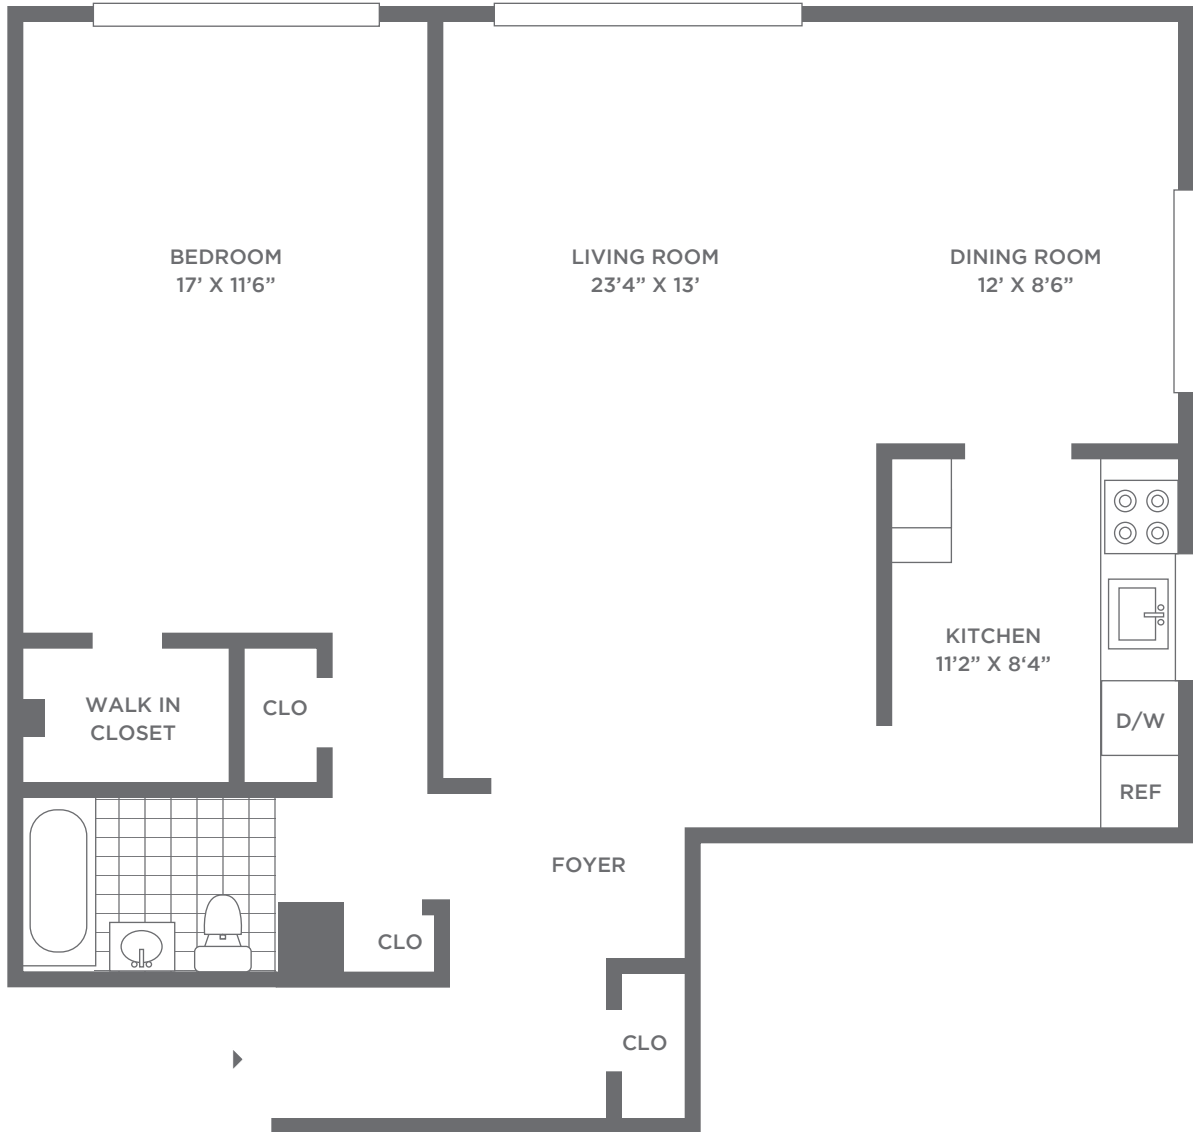

HAYES HOUSE

APARTMENTS

1 BEDROOM
800 SF