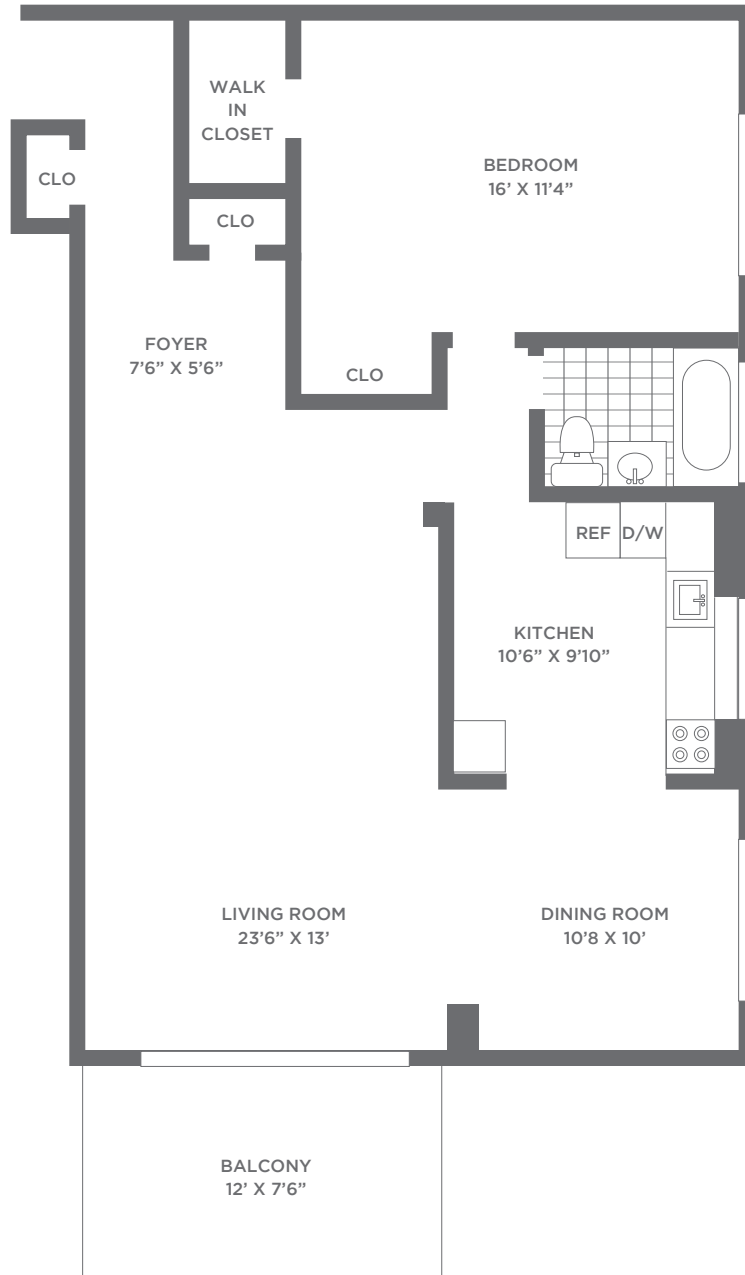

HAYES HOUSE

APARTMENTS

1 BEDROOM
850 SF

EQUAL HOUSING
OPPORTUNITY