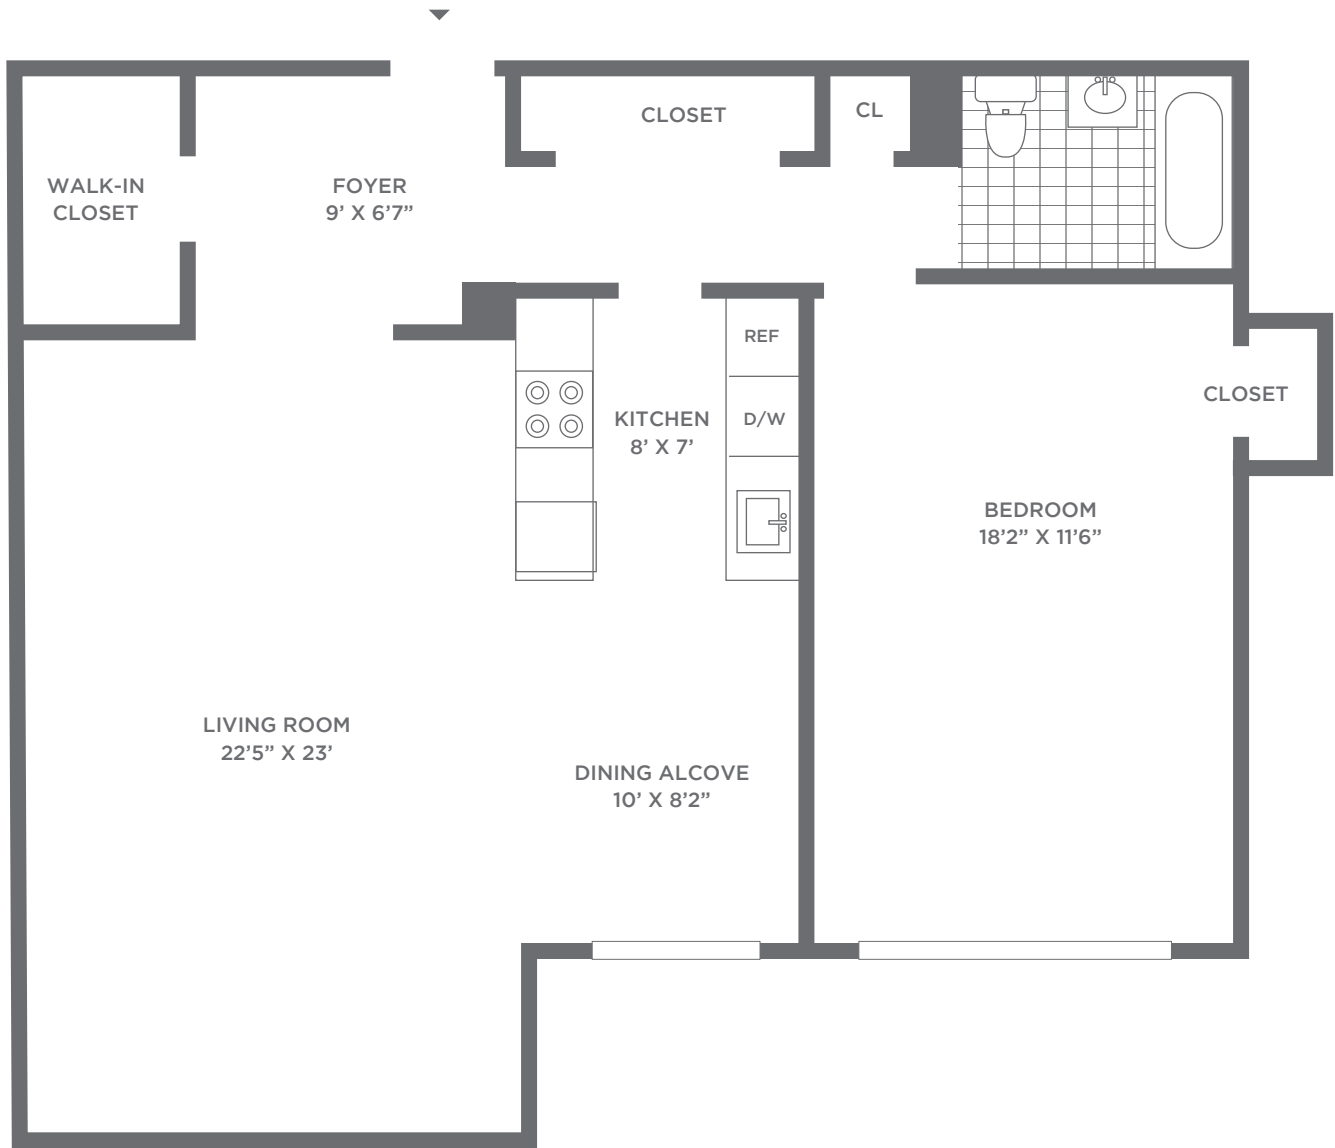

HAYES HOUSE

APARTMENTS

1 BEDROOM
700-850 SF

EQUAL HOUSING
OPPORTUNITY