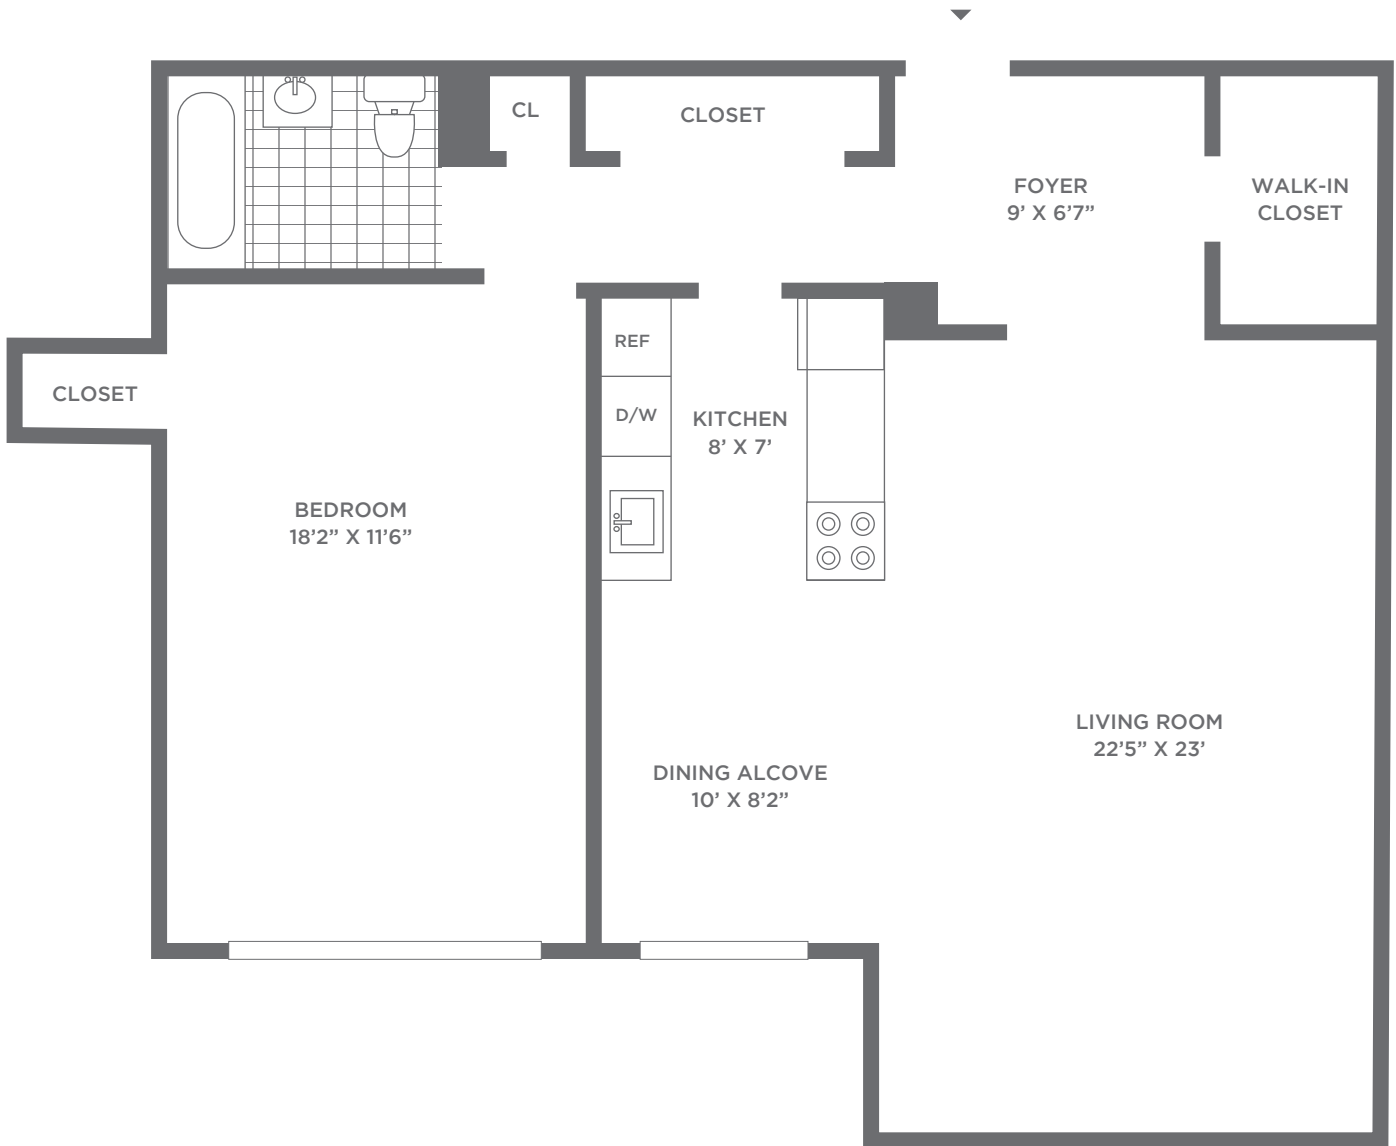

HAYES HOUSE

APARTMENTS

1 BEDROOM
700-850 SF

EQUAL HOUSING
OPPORTUNITY