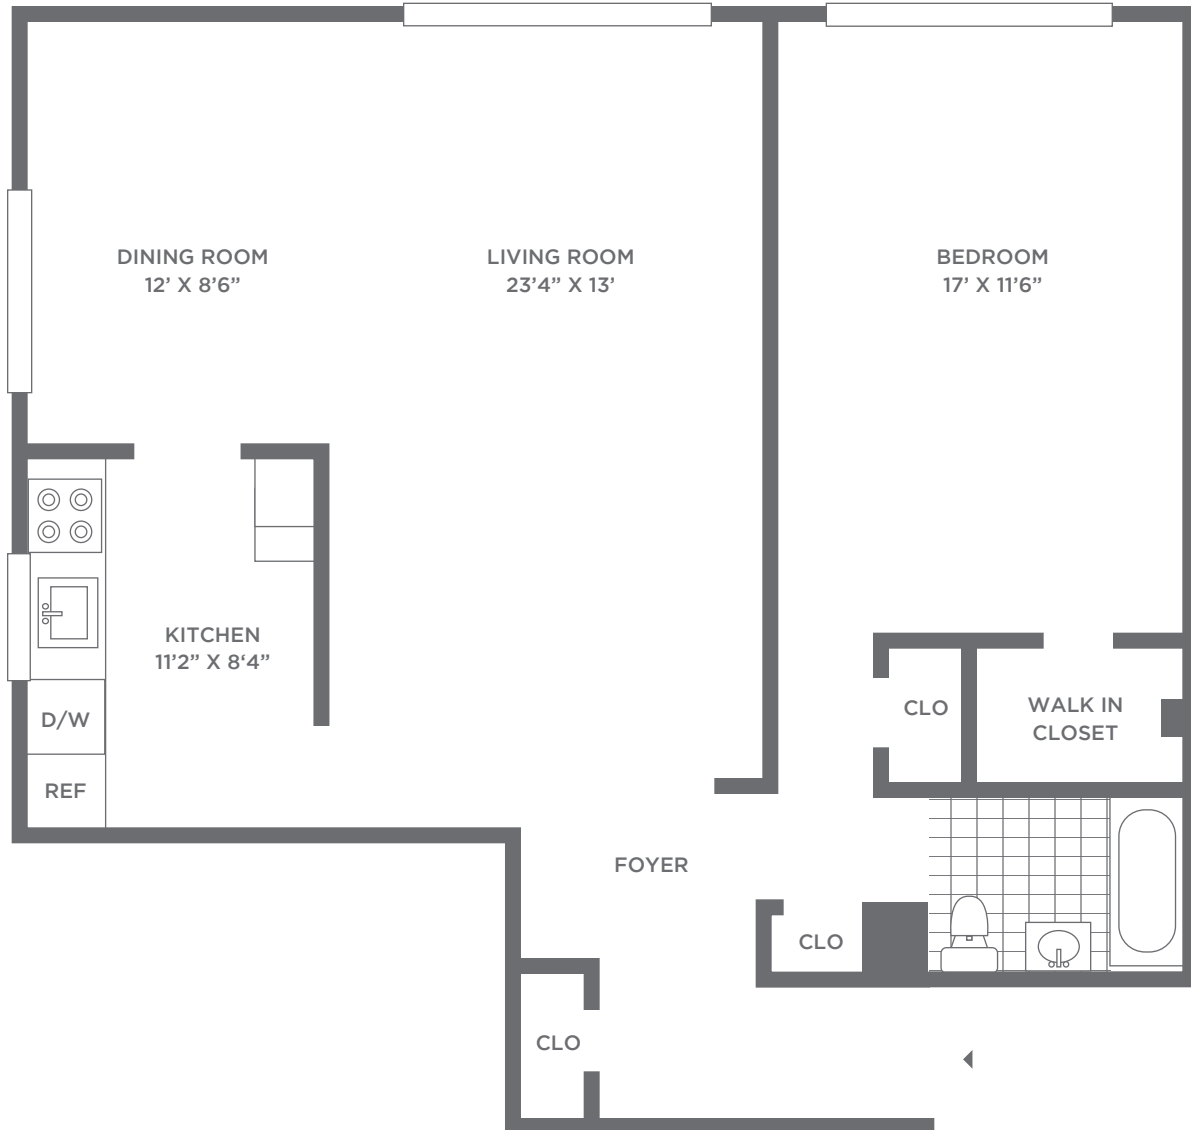

HAYES HOUSE

APARTMENTS

1 BEDROOM
700-850 SF

EQUAL HOUSING
OPPORTUNITY