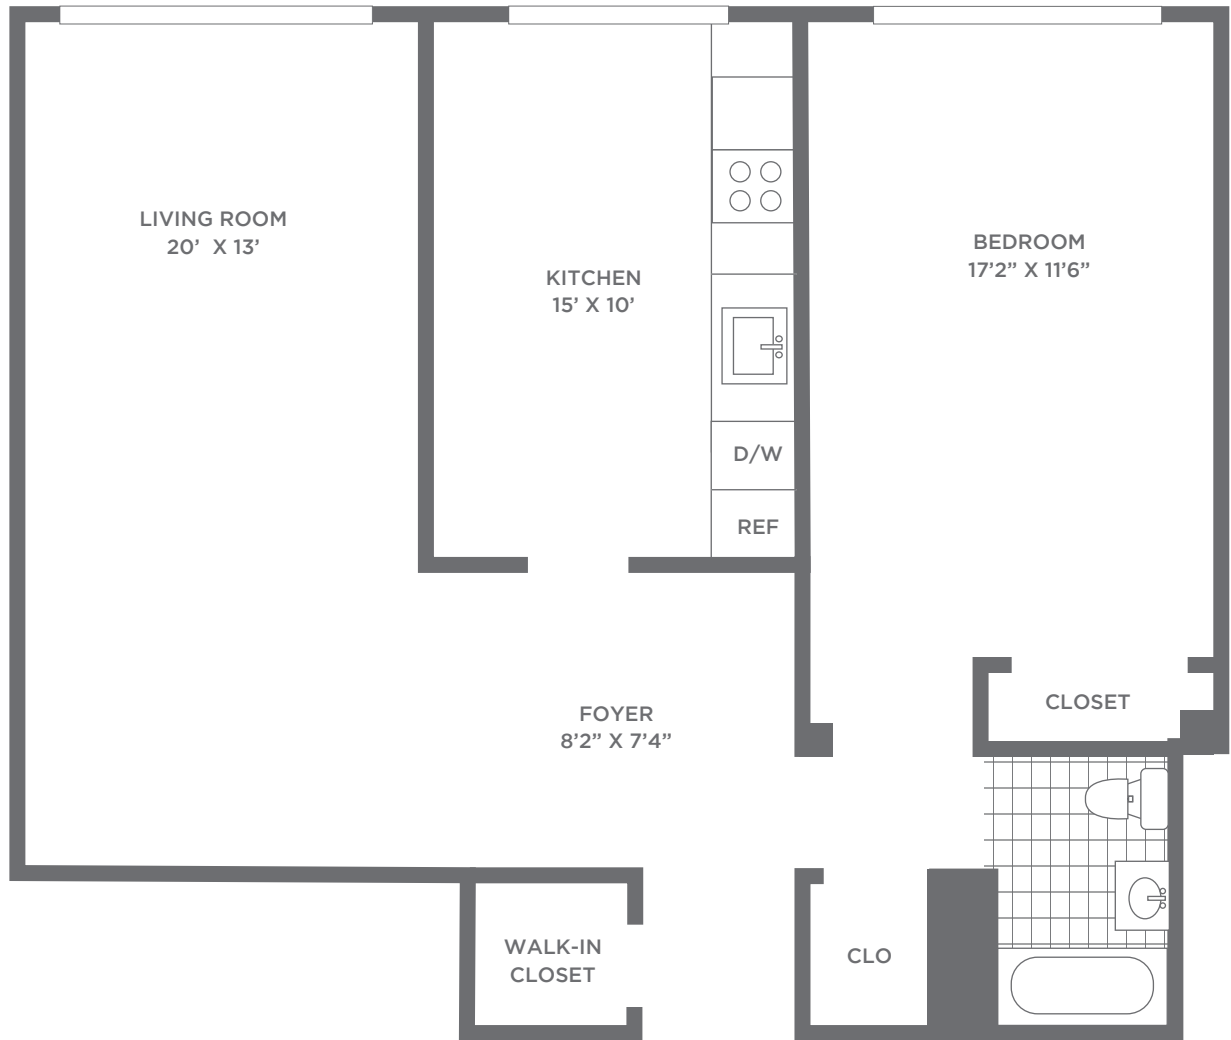

HAYES HOUSE

APARTMENTS

1 BEDROOM
700-850 SF

EQUAL HOUSING
OPPORTUNITY