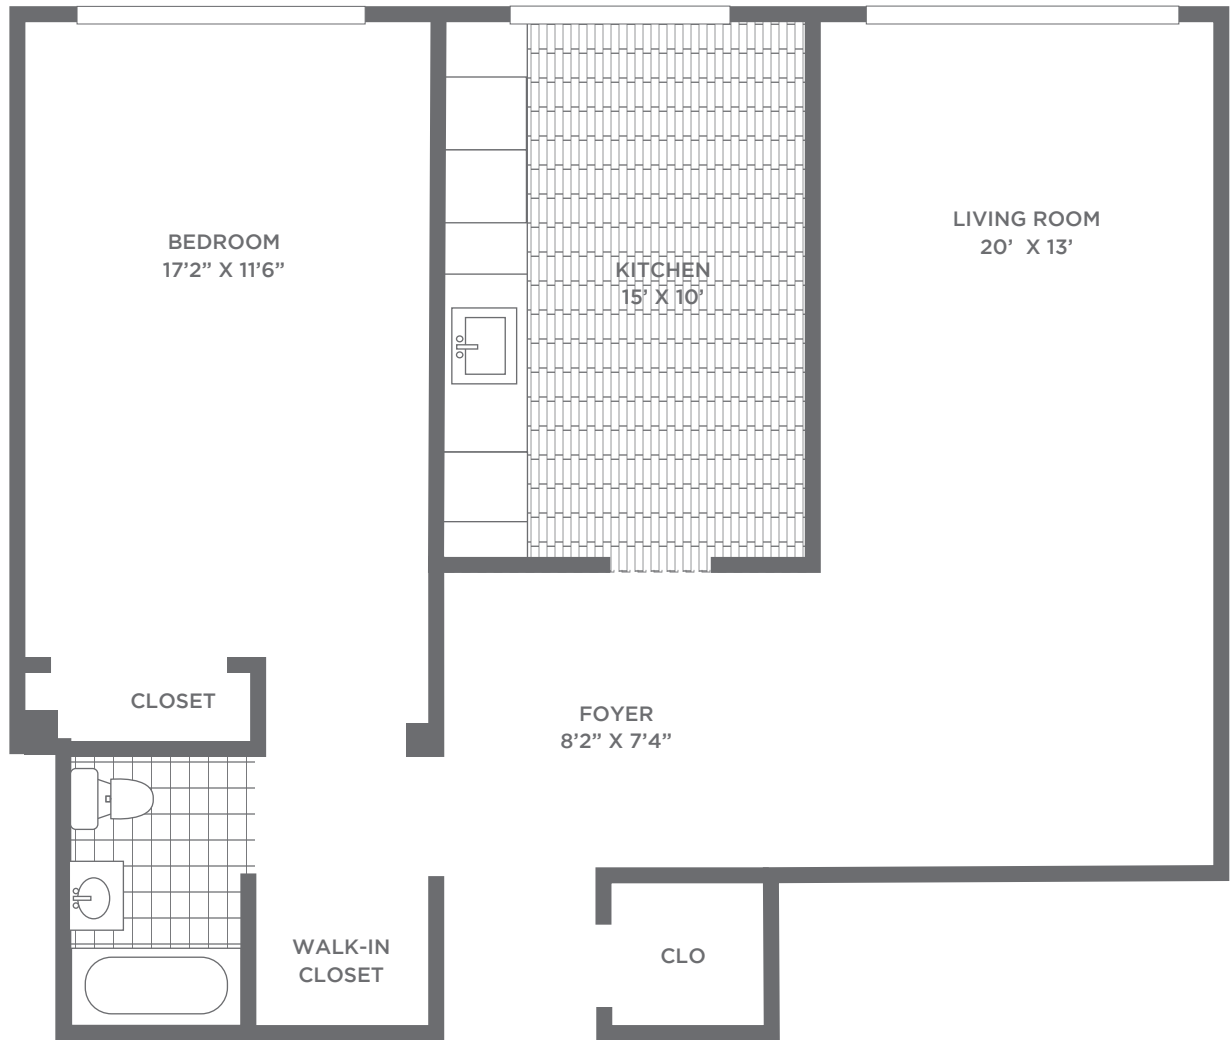

HAYES HOUSE

APARTMENTS

1 BEDROOM
700-850 SF

EQUAL HOUSING
OPPORTUNITY