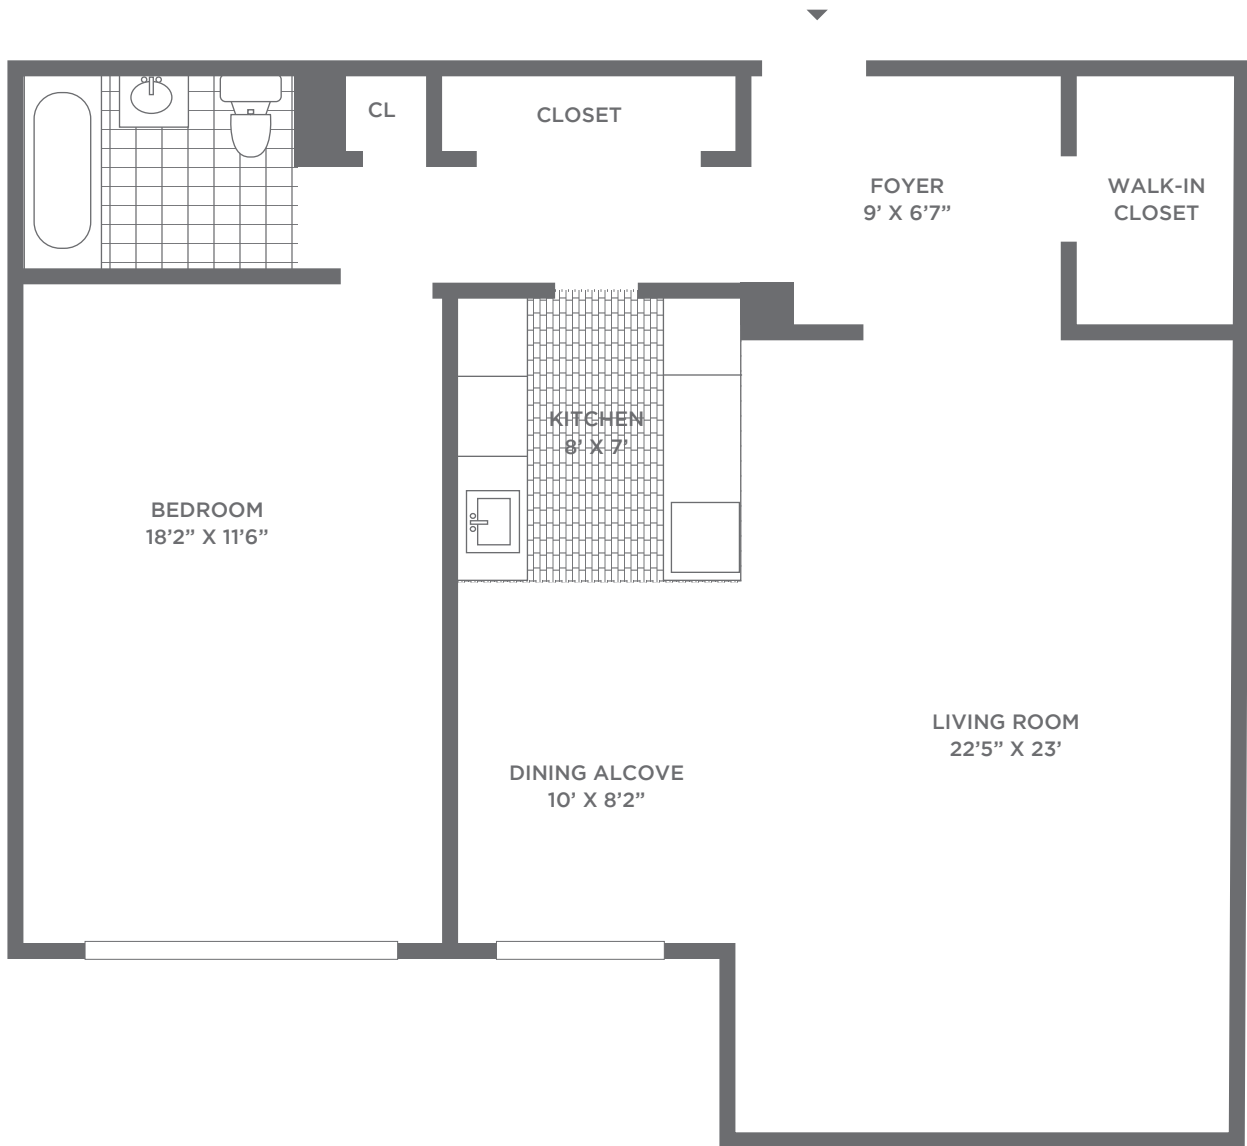

HAYES HOUSE

APARTMENTS

1 BEDROOM
700-850 SF

EQUAL HOUSING
OPPORTUNITY