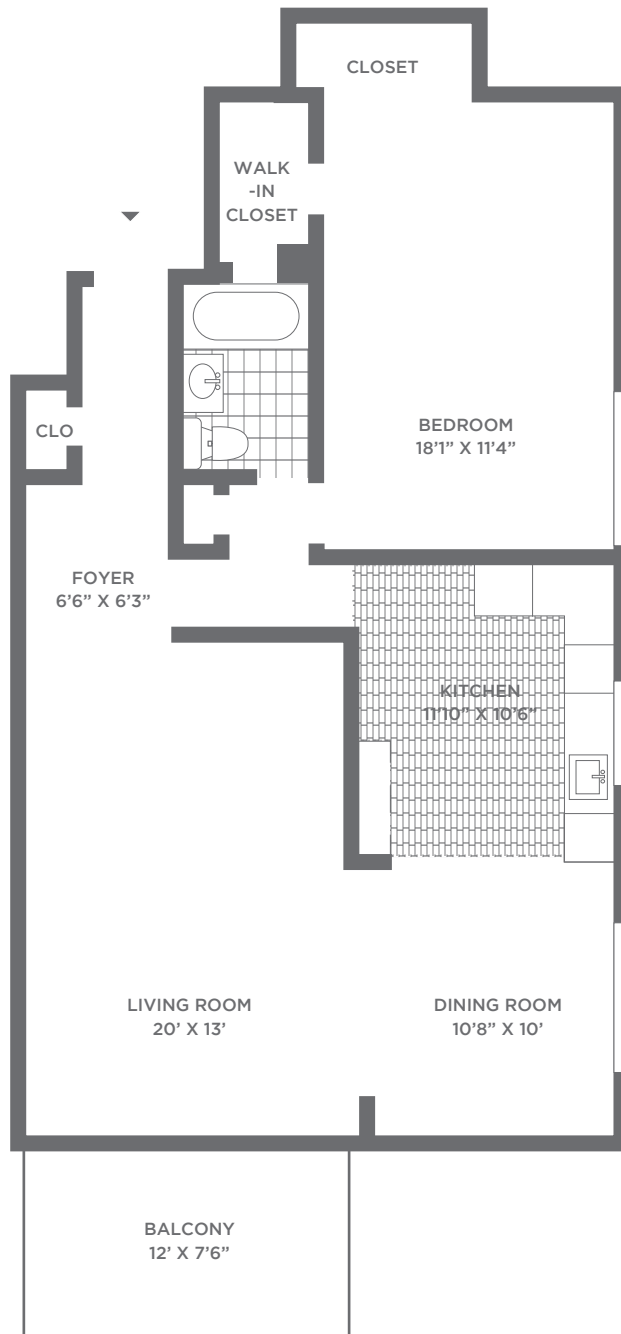

# HAYES HOUSE

APARTMENTS

1 BEDROOM  
700-850 SF

EQUAL HOUSING  
OPPORTUNITY