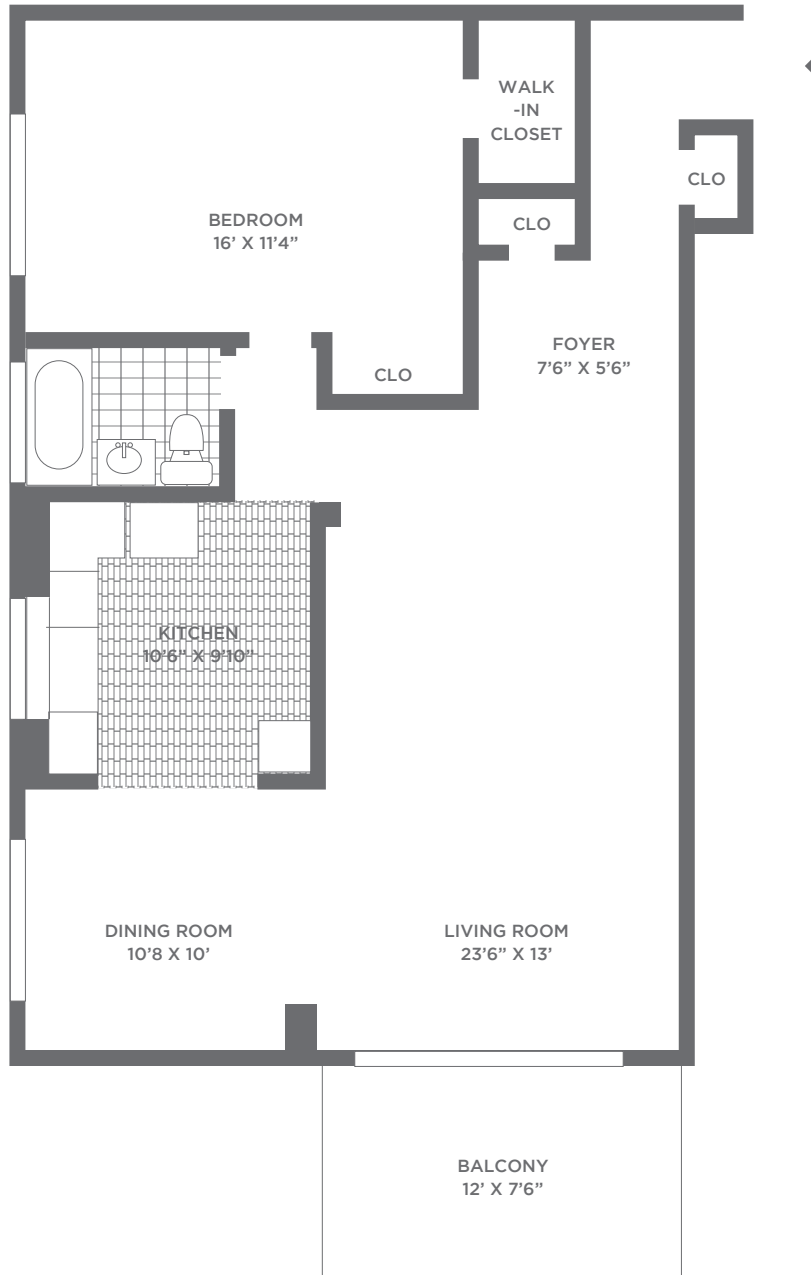

HAYES HOUSE

APARTMENTS

1 BEDROOM
700-850 SF

EQUAL HOUSING
OPPORTUNITY