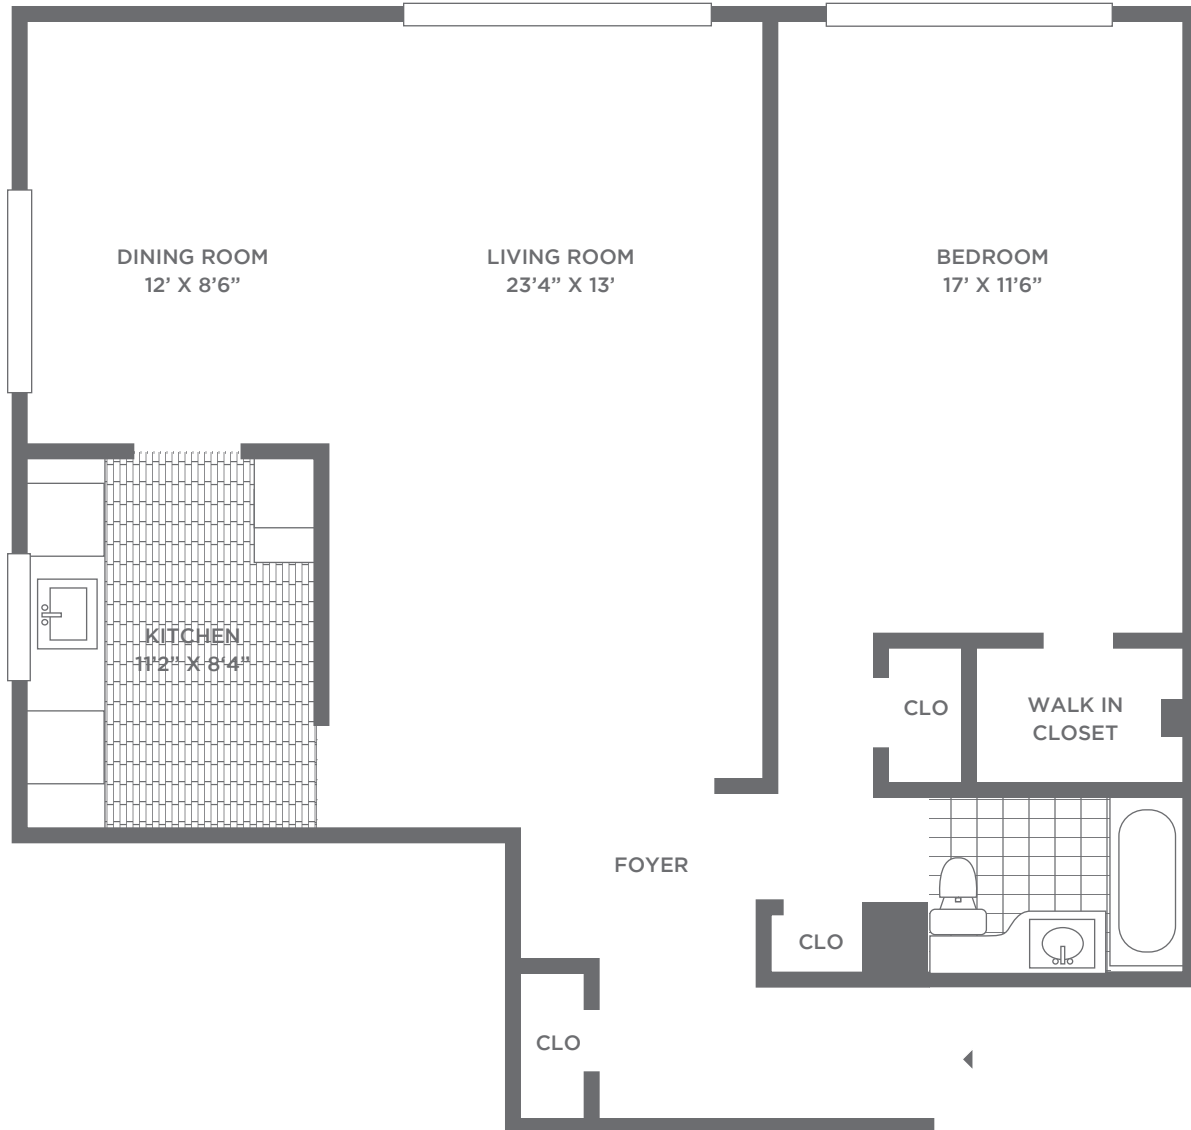

# HAYES HOUSE

APARTMENTS

1 BEDROOM  
700-850 SF

EQUAL HOUSING  
OPPORTUNITY