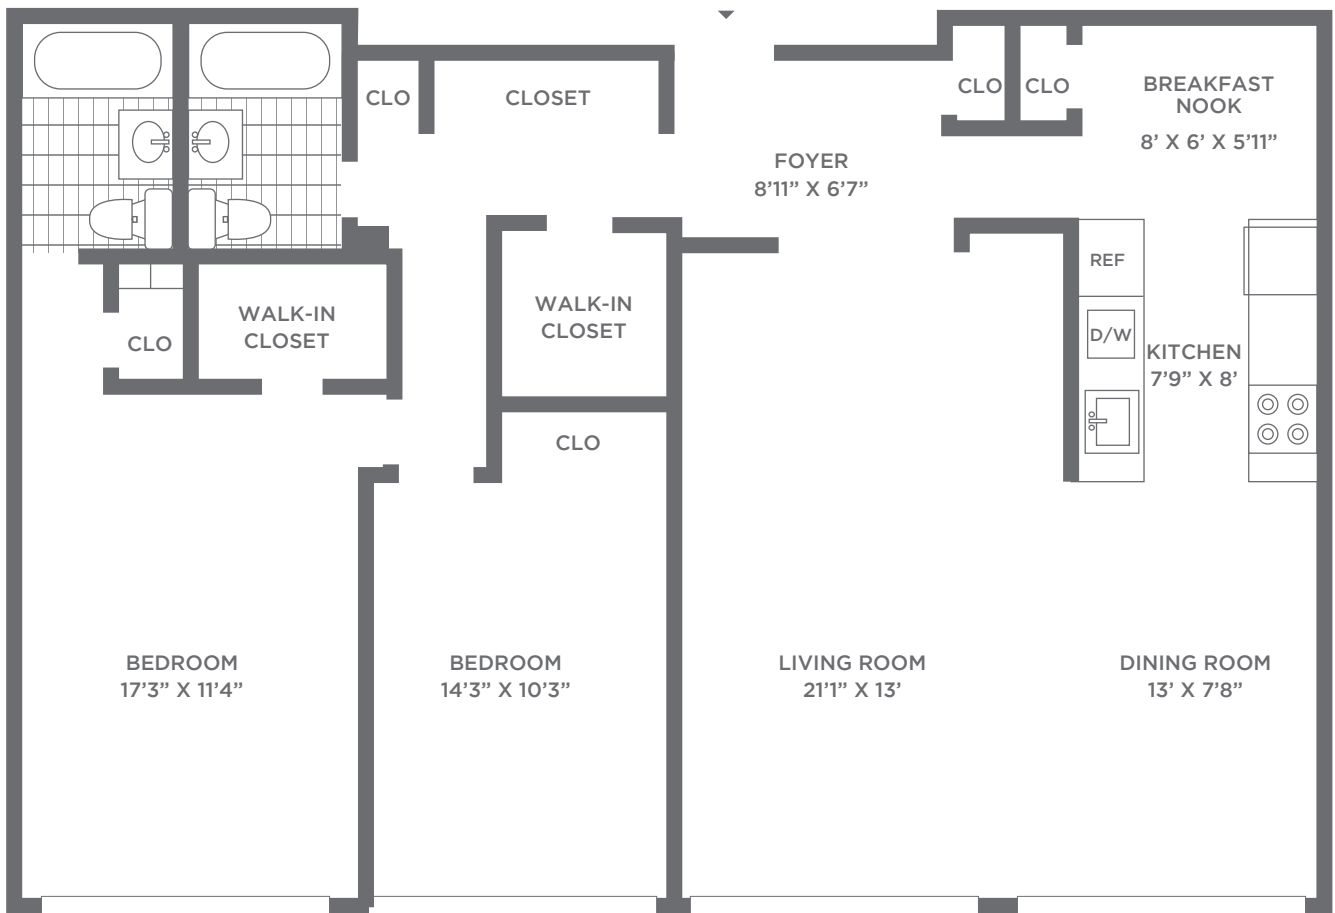

HAYES HOUSE

APARTMENTS

2 BEDROOM
950 SF