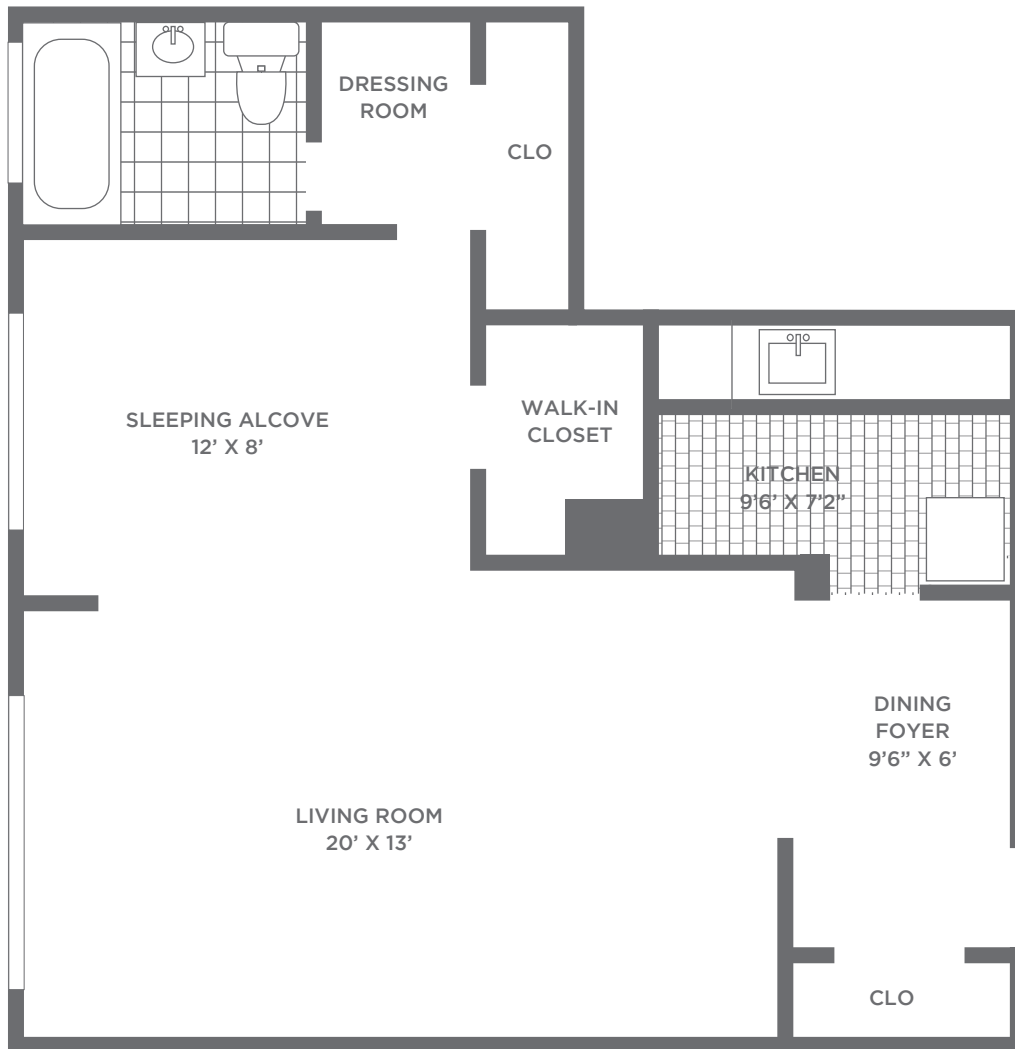

# HAYES HOUSE

APARTMENTS

STUDIO  
500 SF

EQUAL HOUSING  
OPPORTUNITY